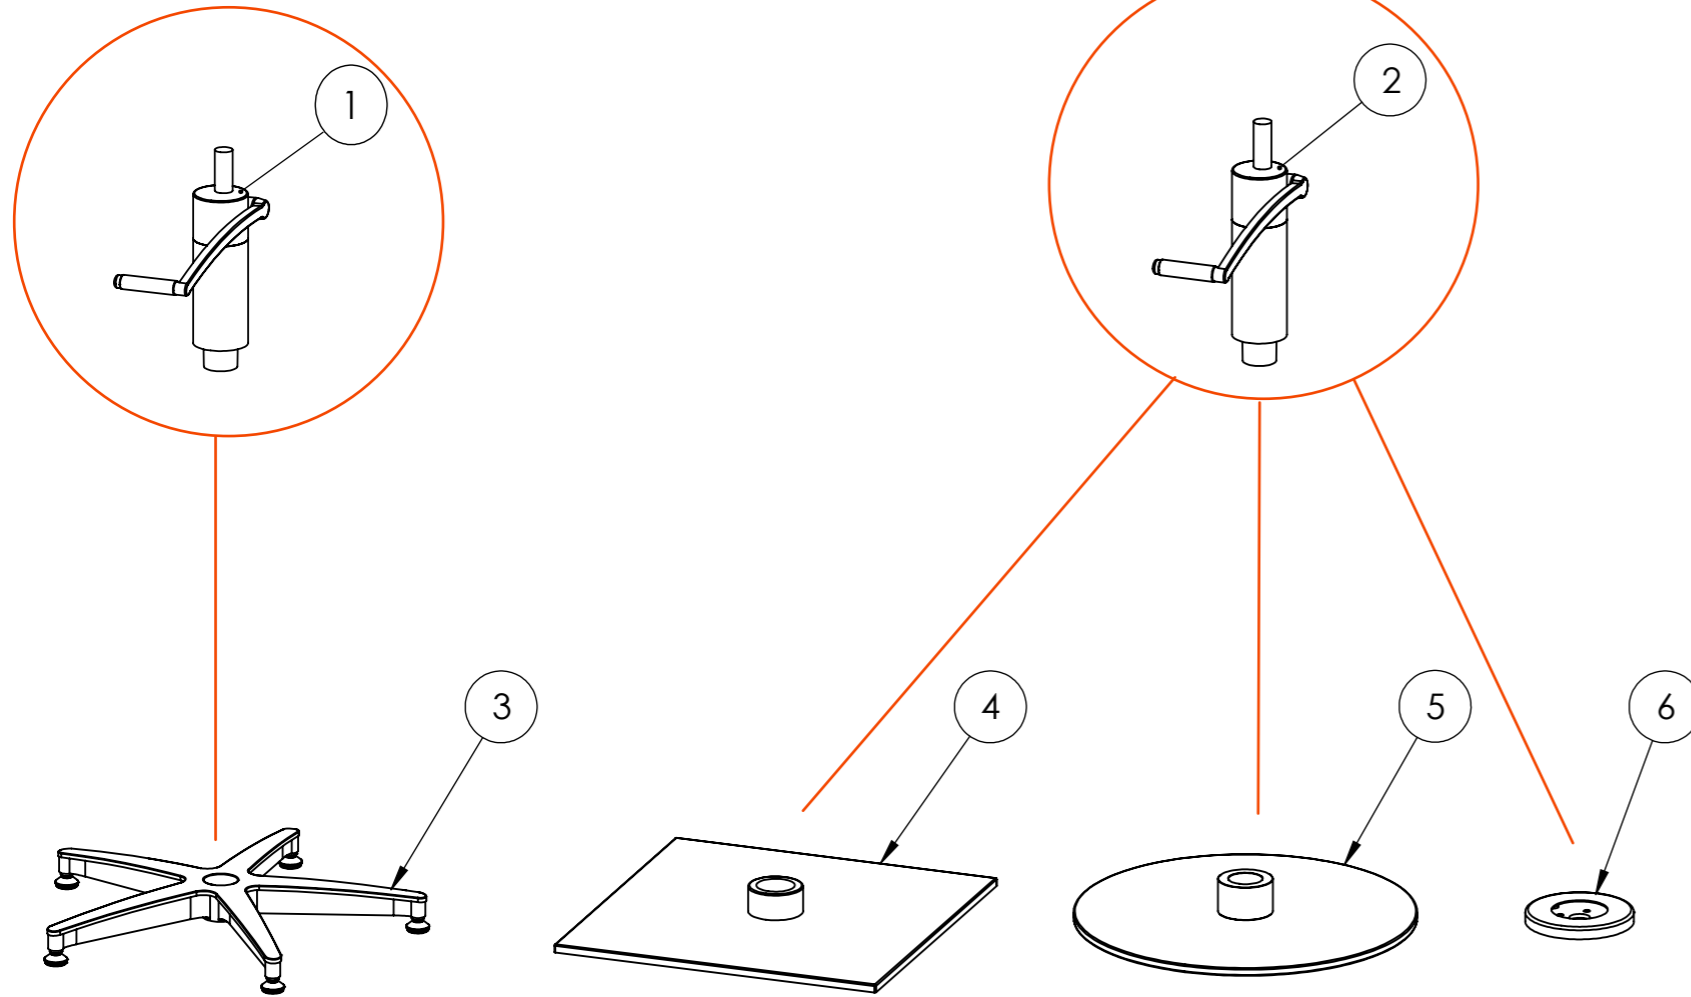

### LIFT OPTIONS

### BASE OPTIONS

ITEM NO.	PART NAME	PART NO.	QTY.
1	Hydraulic Standard (125mm) - Aluminium	4810	1
	Hydraulic Standard (125mm) - Black	4812	1
	Hydraulic Standard (125mm) - White	4813	1
2	Hydraulic Extra Tall (165mm) - Aluminium	4811	1
	Hydraulic Extra Tall (165mm) - Black	4814	1