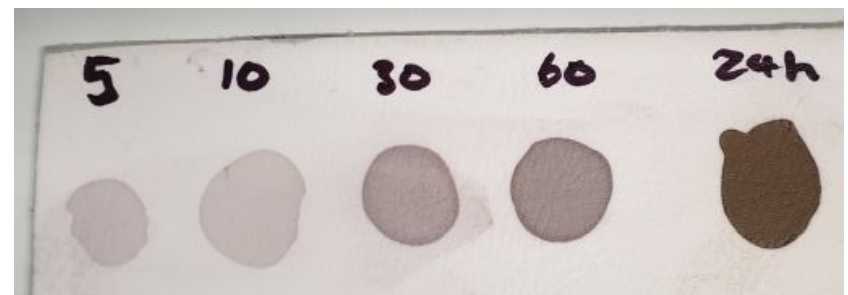

# Comfortel Upholstery Colour test report

Dye: Paul Mitchell 1n 1/0 black, 20Vol developer

Textured Black

Textured Grey

Sage

Blush

White

comfortel