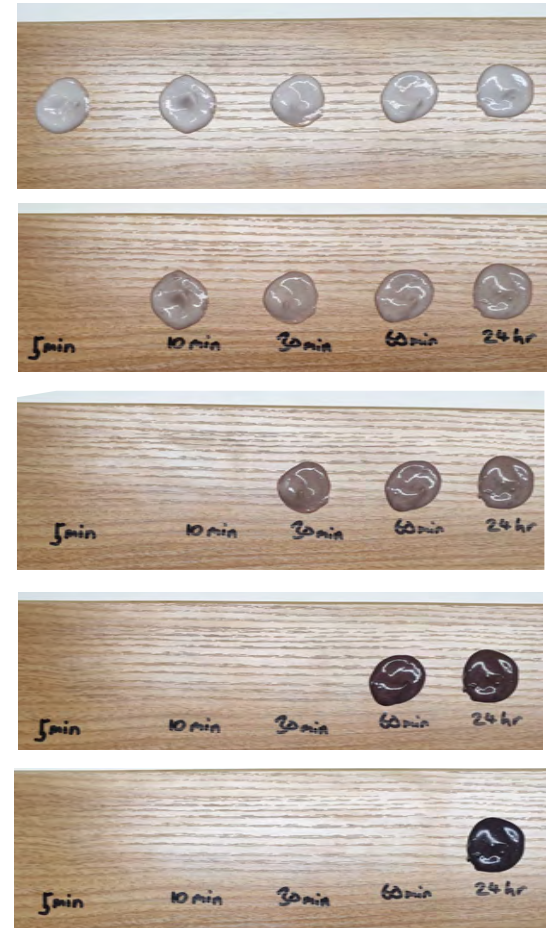

ASH

Comfortel Laminate

Hair Colour:

Paul Mitchell 1n 1/0 black, 20Vol developer

5MIN 10MIN 30MIN 60MIN 24HRS

COLOUR TESTING STAGES

comfortel

Material Testing Report
Colour Staining Results