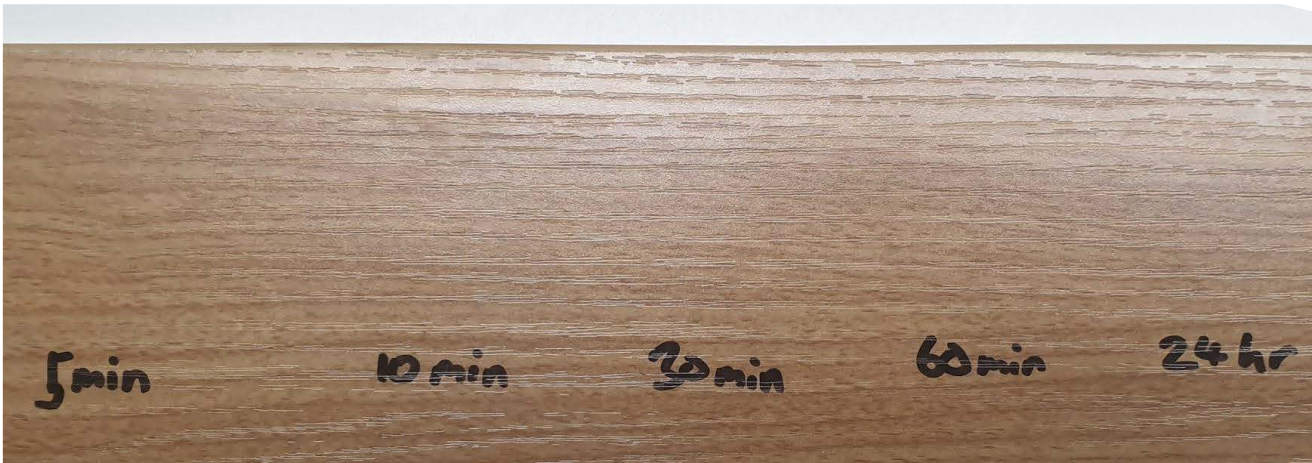

ASH

Comfortel Laminate

Hair Colour:

Paul Mitchell 1n 1/0 black, 20Vol developer

5MIN 10MIN 30MIN 60MIN 24HRS

COLOUR TESTING STAGES

comfortel

Material Testing Report
Colour Staining Results