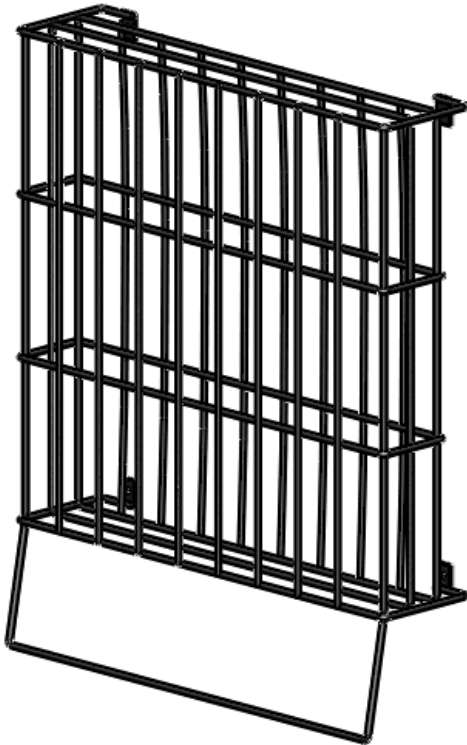

# tint tube rack

#8467

TINT TUBE RACK BLACK

---