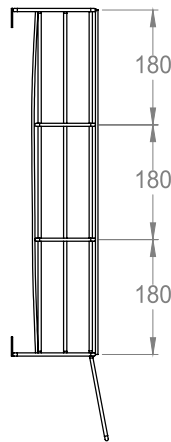

GET STARTED

TINT TUBE RACK

Holds up to 135 x 100g colour tubes

Width: 555mm

Height: 680mm

Depth: 130mm

Net Weight: 10Kg

Gross Weight (with tubes) 24kg

Material: Black Metal

comfortel

help.comfortel.com.au

PRODUCT CODE

#8467 TINT TUBE RACK

Revision Date: 27.11.2018

©Comfortel Furniture 1997-2019. All rights are reserved. No part of this document may be photocopied, reproduced or translated to another language without written consent of Comfortel Furniture Pty Ltd.

The information contained in this document is subject to change without notice and should not be construed as a commitment by Comfortel Furniture Pty Ltd.

Comfortel Furniture Pty Ltd. shall not be liable for incidental or consequential damages in connection with or arising out of the use of this document and the program material.

PLEASE RETAIN THIS INFORMATION FOR FUTURE REFERENCE

For more information about our products and services, contact us at comfortel.com.au