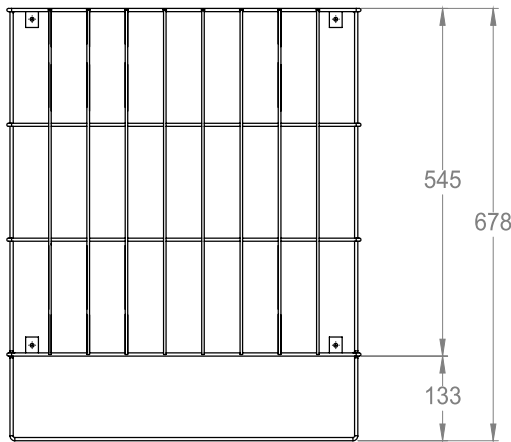

GET STARTED

TINT TUBE RACK

Holds up to 135 x 100g colour tubes

Width: 555mm

Height: 680mm

Depth: 130mm

Net Weight: 10Kg

Gross Weight (with tubes) 24kg

Material: Black Metal

comfortel

help.comfortel.com.au

PRODUCT CODE

#8467 TINT TUBE RACK

Revision Date: 27.11.2018

©Comfortel Furniture 1997-2019. All rights are reserved. No part of this document may be photocopied, reproduced or translated to another language without written consent of Comfortel Furniture Pty Ltd.

The information contained in this document is subject to change without notice and should not be construed as a commitment by Comfortel Furniture Pty Ltd.

Comfortel Furniture Pty Ltd. shall not be liable for incidental or consequential damages in connection with or arising out of the use of this document and the program material.

PLEASE RETAIN THIS INFORMATION FOR FUTURE REFERENCE

For more information about our products and services, contact us at comfortel.com.au