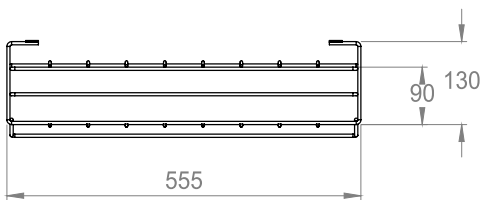

GET STARTED

TINT TUBE RACK

Holds up to 135 x 100g colour tubes

Width: 555mm

Height: 680mm

Depth: 130mm

Net Weight: 10Kg

Gross Weight (with tubes) 24kg

Material: Black Metal

comfortel

help.comfortel.com.au

PRODUCT CODE

#8467 TINT TUBE RACK

Revision Date: 27.11.2018

©Comfortel Furniture 1997-2019. All rights are reserved. No part of this document may be photocopied, reproduced or translated to another language without written consent of Comfortel Furniture Pty Ltd.

The information contained in this document is subject to change without notice and should not be construed as a commitment by Comfortel Furniture Pty Ltd.

Comfortel Furniture Pty Ltd. shall not be liable for incidental or consequential damages in connection with or arising out of the use of this document and the program material.

PLEASE RETAIN THIS INFORMATION FOR FUTURE REFERENCE

For more information about our products and services, contact us at comfortel.com.au