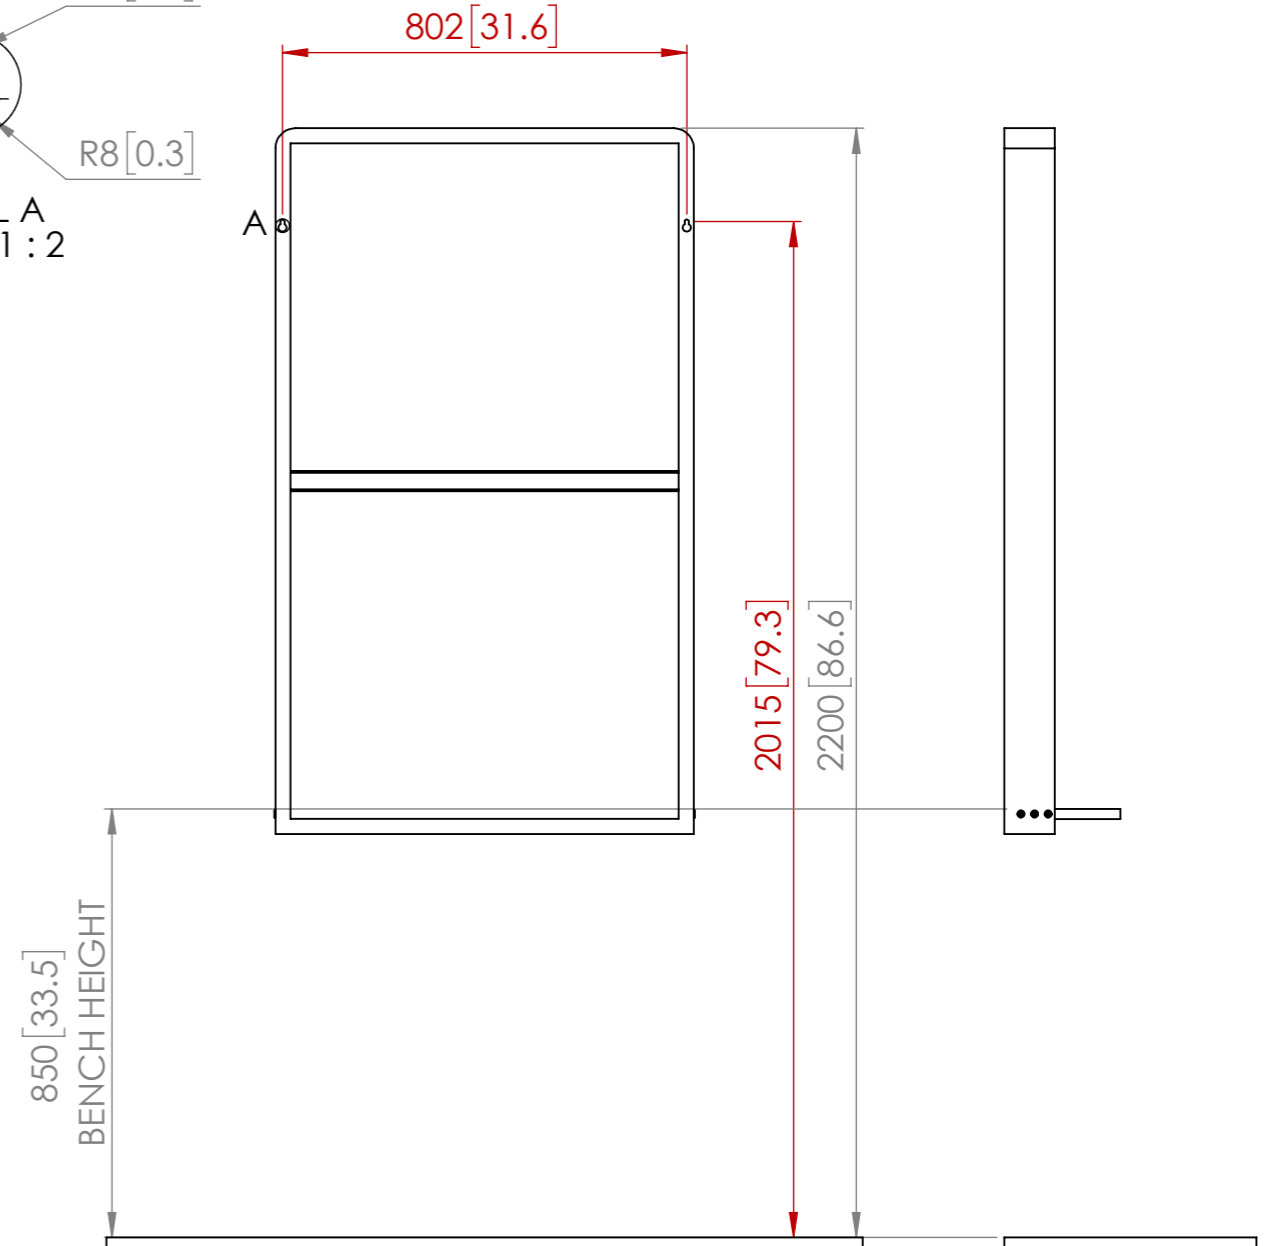

GUIDE ONLY. REFER TO OWNERS MANUAL FOR FULL DETAILS

including mirror weight & type of wall to determine best practice mounting.
Wall Fixings are not supplied. Wall noggins are not required when installing mirrors.

© Comfortel Furniture Pty Ltd. All rights are reserved. No part of this product design or document may be reproduced or distributed without written consent of Comfortel Furniture Pty Ltd.

comfortel

PRODUCT
SIENNA
STYLE
#8367

ALL DIMENSIONS GIVEN IN mm [IN]