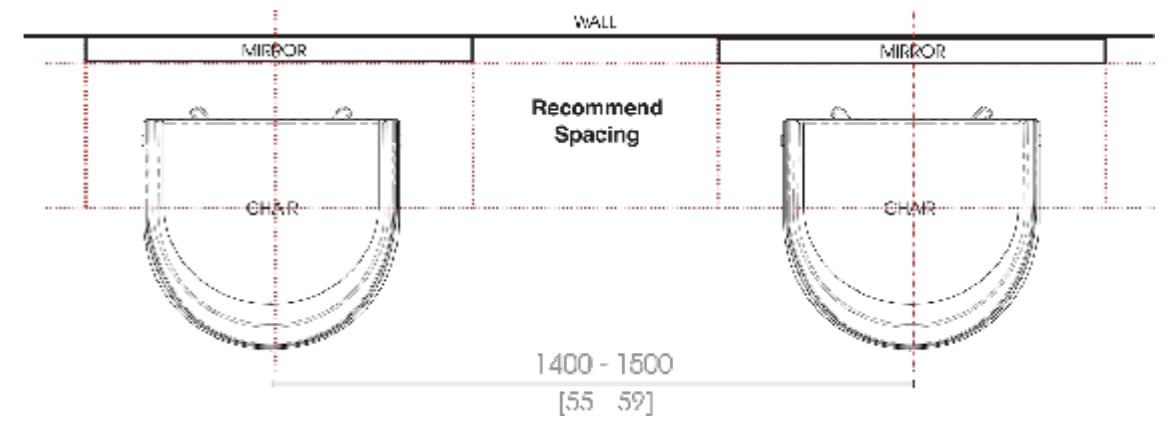

GUIDE ONLY. REFER TO OWNERS MANUAL FOR FULL DETAILS

including mirror weight & type of wall to determine best practice mounting.
Wall Fixings are not supplied. Wall noggins are not required when installing mirrors.

© Comfortel Furniture Pty Ltd. All rights are reserved. No part of this product design or document may be reproduced or distributed without written consent of Comfortel Furniture Pty Ltd.

DETAIL A
SCALE 1 : 2