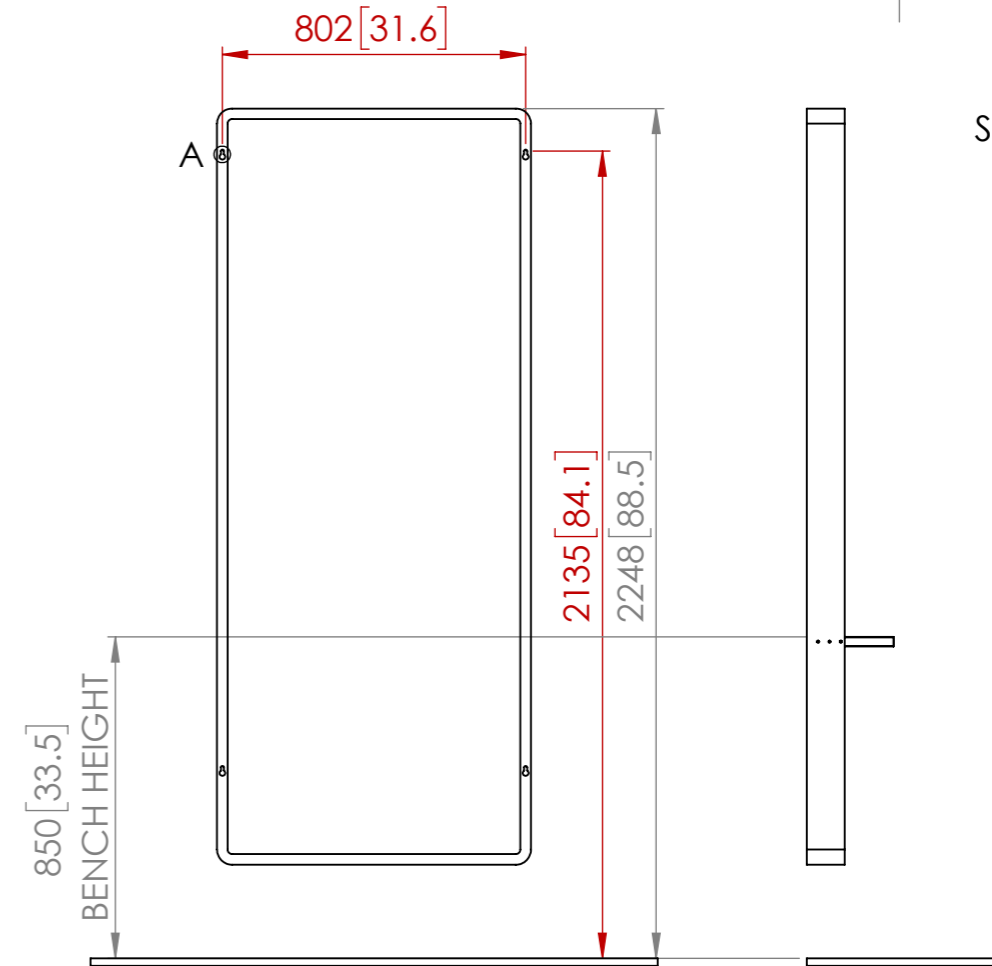

**GUIDE ONLY. REFER TO OWNERS MANUAL FOR FULL DETAILS**

including mirror weight & type of wall to determine best practice mounting.  
Wall Fixings are not supplied. Wall noggins are not required when installing mirrors.

comfortel

PRODUCT  
**TUSCANY**  
STYLE  
**#8300**

ALL DIMENSIONS GIVEN IN mm [IN]