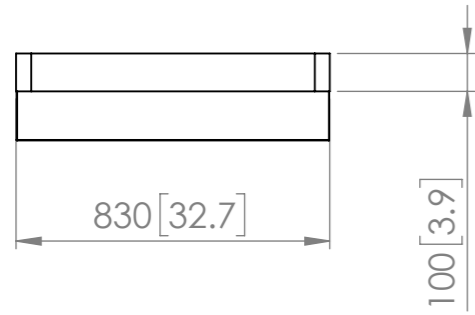

GUIDE ONLY. REFER TO OWNERS MANUAL FOR FULL DETAILS

including mirror weight & type of wall to determine best practice mounting.
Wall Fixings are not supplied. Wall noggins are not required when installing mirrors.

© Comfortel Furniture Pty Ltd. All rights are reserved. No part of this product design or document may be reproduced or distributed without written consent of Comfortel Furniture Pty Ltd.

DETAIL A
SCALE 1 : 2