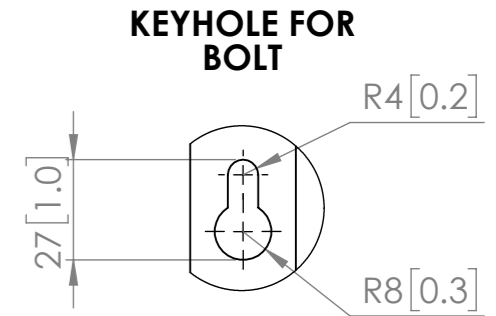

GUIDE ONLY. REFER TO OWNERS MANUAL FOR FULL DETAILS

including mirror weight & type of wall to determine best practice mounting.
Wall Fixings are not supplied. Wall noggins are not required when installing mirrors.

© Comfortel Furniture Pty Ltd. All rights are reserved. No part of this product design or document may be reproduced or distributed without written consent of Comfortel Furniture Pty Ltd.

DETAIL A
SCALE 1 : 2