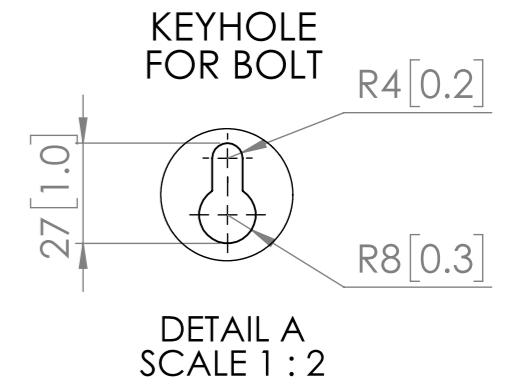

*ADD HEIGHT OF ARCHITRAVE TO TOTAL HEIGHT IF NEEDED

PRODUCT
SAN REMO ARCH
STYLE
#8186

ALL DIMENSIONS GIVEN IN mm [IN]