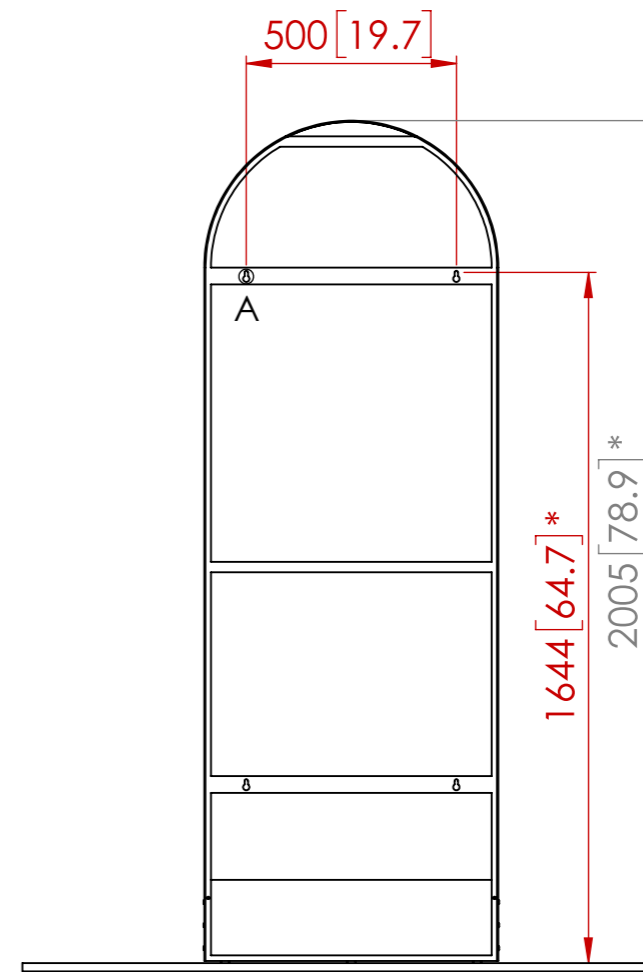

*ADD HEIGHT OF ARCHITRAVE TO TOTAL HEIGHT IF NEEDED

PRODUCT
SAN REMO ARCH
STYLE
#8186

ALL DIMENSIONS GIVEN IN mm [IN]