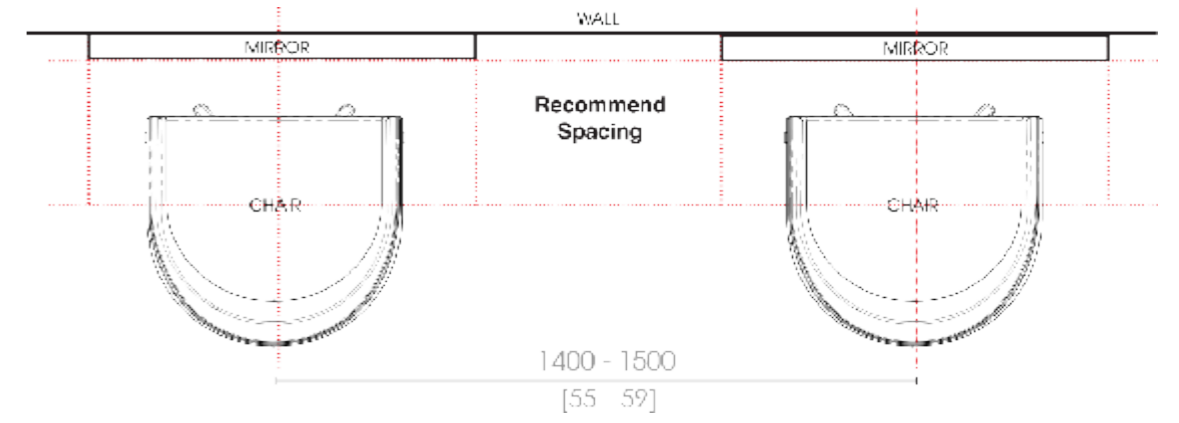

**GUIDE ONLY. REFER TO OWNERS MANUAL FOR FULL DETAILS**

including mirror weight & type of wall to determine best practice mounting.  
Wall Fixings are not supplied. Wall noggins are not required when installing mirrors.

© Comfortel Furniture Pty Ltd. All rights are reserved. No part of this product design or document may be reproduced or distributed without written consent of Comfortel Furniture Pty Ltd.

comfortel

\*ADD HEIGHT OF ARCHITRAVE TO TOTAL HEIGHT IF NEEDED

PRODUCT  
**SAN REMO ARCH**  
STYLE  
**#8186**

ALL DIMENSIONS GIVEN IN mm [IN]