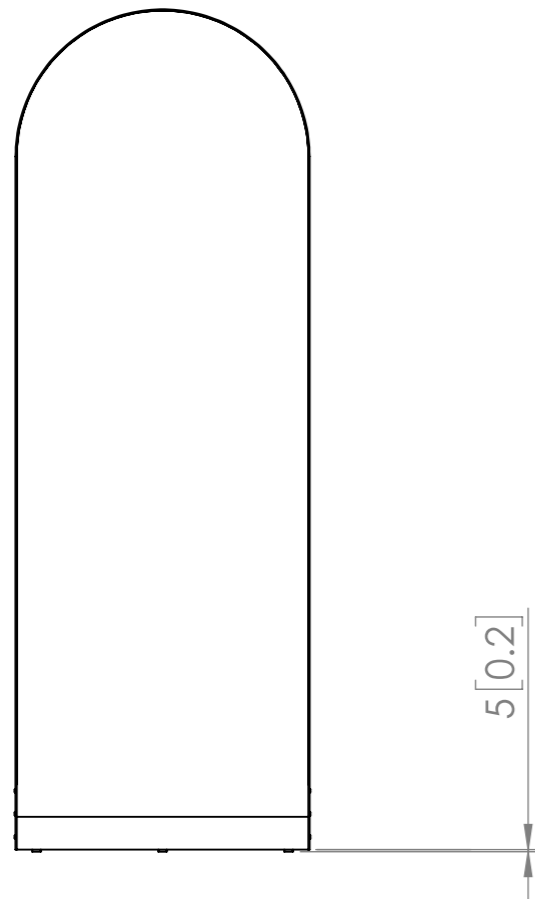

GUIDE ONLY. REFER TO OWNERS MANUAL FOR FULL DETAILS

including mirror weight & type of wall to determine best practice mounting.
Wall Fixings are not supplied. Wall noggins are not required when installing mirrors.

© Comfortel Furniture Pty Ltd. All rights are reserved. No part of this product design or document may be reproduced or distributed without written consent of Comfortel Furniture Pty Ltd.

comfortel