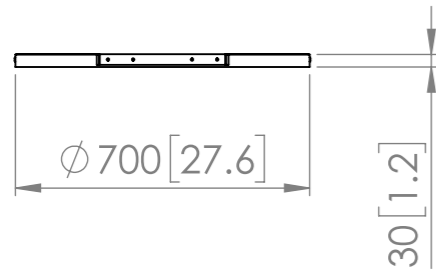

GUIDE ONLY. REFER TO OWNERS MANUAL FOR FULL DETAILS

including mirror weight & type of wall to determine best practice mounting.
Wall Fixings are not supplied. Wall noggins are not required when installing mirrors.

© Comfortel Furniture Pty Ltd. All rights are reserved. No part of this product design or document may be reproduced or distributed without written consent of Comfortel Furniture Pty Ltd.

comfortel