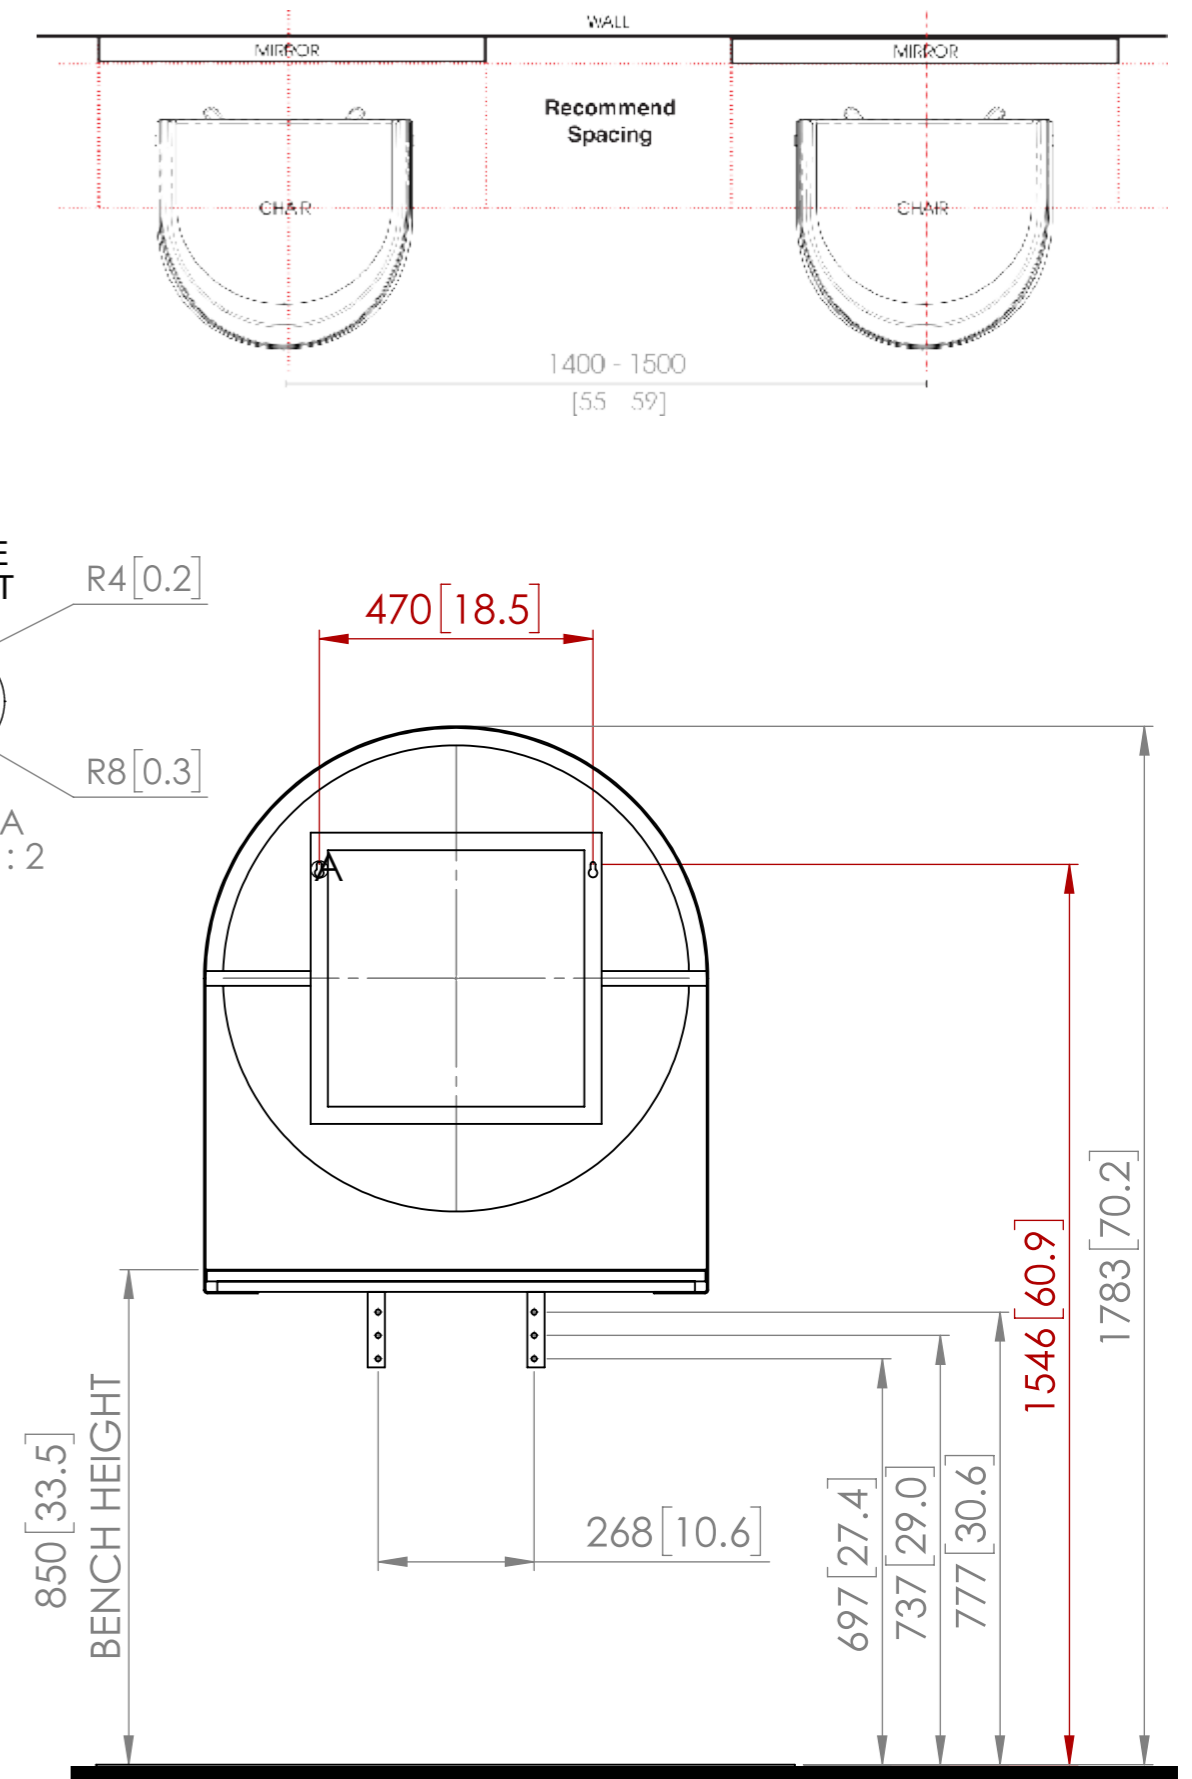

GUIDE ONLY. REFER TO OWNERS MANUAL FOR FULL DETAILS

including mirror weight & type of wall to determine best practice mounting.
Wall Fixings are not supplied. Wall noggins are not required when installing mirrors.

© Comfortel Furniture Pty Ltd. All rights are reserved. No part of this product design or document may be reproduced or distributed without written consent of Comfortel Furniture Pty Ltd.

comfortel

PRODUCT
MESSINA TERRAZZO
STYLE
#8185

ALL DIMENSIONS GIVEN IN mm [IN]