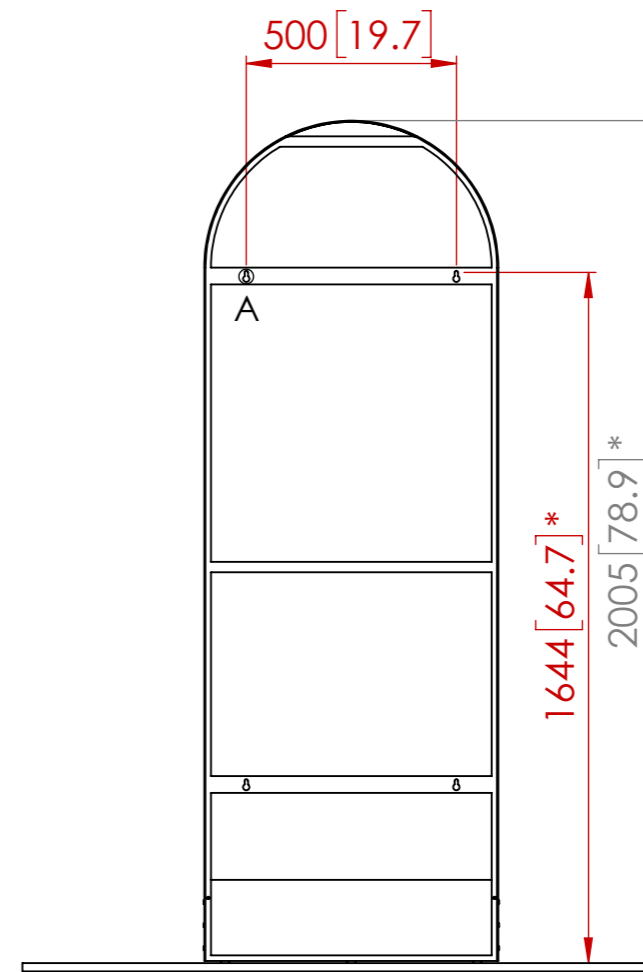

GUIDE ONLY. REFER TO OWNERS MANUAL FOR FULL DETAILS

including mirror weight & type of wall to determine best practice mounting.
Wall Fixings are not supplied. Wall noggins are not required when installing mirrors.

© Comfortel Furniture Pty Ltd. All rights are reserved. No part of this product design or document may be reproduced or distributed without written consent of Comfortel Furniture Pty Ltd.

*ADD HEIGHT OF ARCHITRAVE TO TOTAL HEIGHT IF NEEDED

comfortel

PRODUCT
VERONA ARCH
STYLE
#8183

ALL DIMENSIONS GIVEN IN mm [IN]