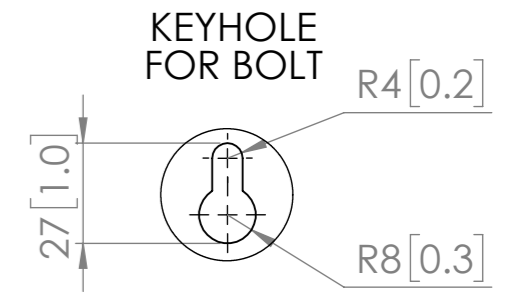

GUIDE ONLY. REFER TO OWNERS MANUAL FOR FULL DETAILS

including mirror weight & type of wall to determine best practice mounting.
Wall Fixings are not supplied. Wall noggins are not required when installing mirrors.

© Comfortel Furniture Pty Ltd. All rights are reserved. No part of this product design or document may be reproduced or distributed without written consent of Comfortel Furniture Pty Ltd.

*ADD HEIGHT OF ARCHITRAVE TO TOTAL HEIGHT IF NEEDED

comfortel

PRODUCT
VERONA ARCH
STYLE
#8183

ALL DIMENSIONS GIVEN IN mm [IN]