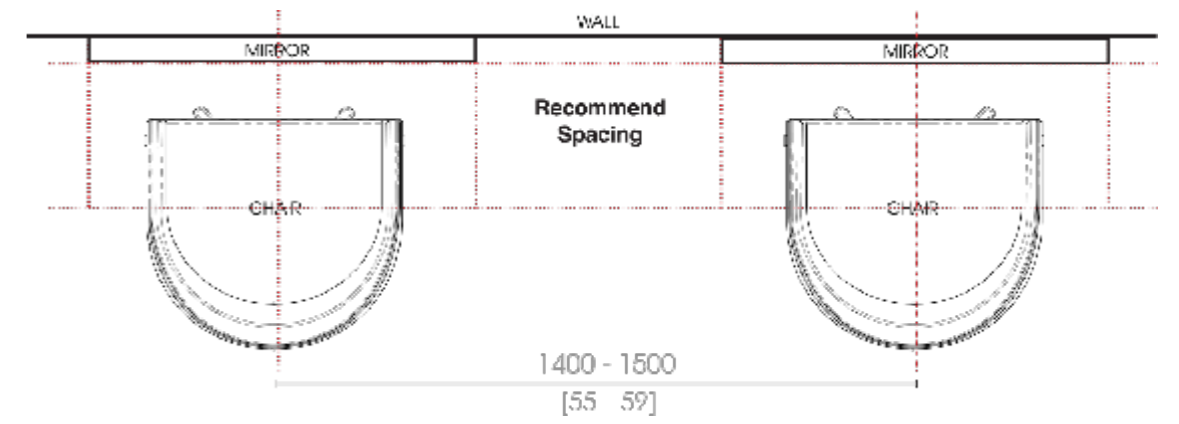

GUIDE ONLY. REFER TO OWNERS MANUAL FOR FULL DETAILS

including mirror weight & type of wall to determine best practice mounting.
Wall Fixings are not supplied. Wall noggins are not required when installing mirrors.

© Comfortel Furniture Pty Ltd. All rights are reserved. No part of this product design or document may be reproduced or distributed without written consent of Comfortel Furniture Pty Ltd.

*ADD HEIGHT OF ARCHITRAVE TO TOTAL HEIGHT IF NEEDED

comfortel

PRODUCT
VERONA ARCH
STYLE
#8183

ALL DIMENSIONS GIVEN IN mm [IN]