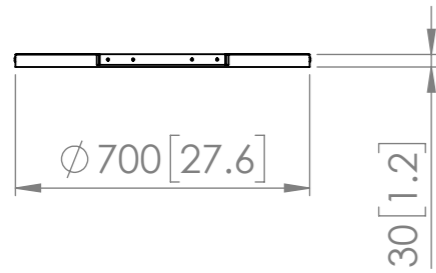

GUIDE ONLY. REFER TO OWNERS MANUAL FOR FULL DETAILS

including mirror weight & type of wall to determine best practice mounting.
Wall Fixings are not supplied. Wall noggins are not required when installing mirrors.

© Comfortel Furniture Pty Ltd. All rights are reserved. No part of this product design or document may be reproduced or distributed without written consent of Comfortel Furniture Pty Ltd.

*ADD HEIGHT OF ARCHITRAVE TO TOTAL HEIGHT IF NEEDED

comfortel

PRODUCT
VERONA ARCH
STYLE
#8183

ALL DIMENSIONS GIVEN IN mm [IN]