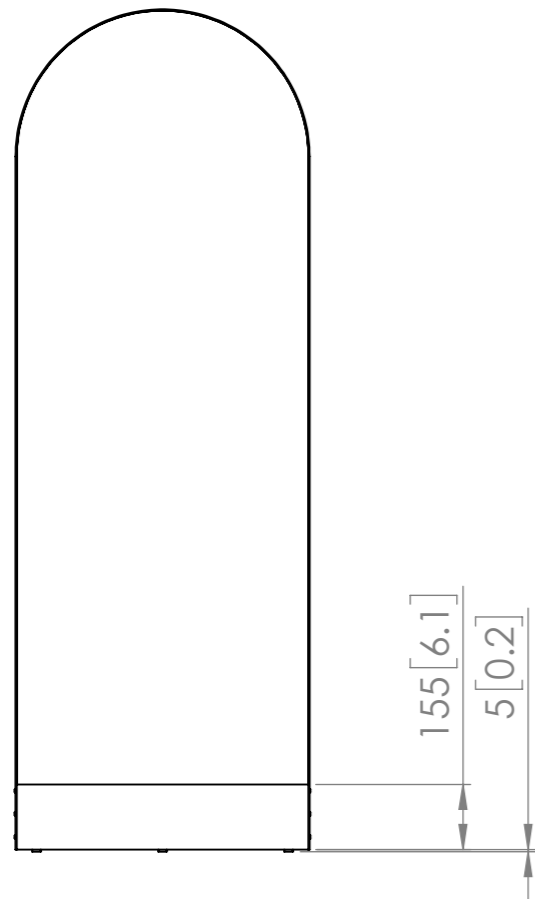

GUIDE ONLY. REFER TO OWNERS MANUAL FOR FULL DETAILS

including mirror weight & type of wall to determine best practice mounting.
Wall Fixings are not supplied. Wall noggins are not required when installing mirrors.

© Comfortel Furniture Pty Ltd. All rights are reserved. No part of this product design or document may be reproduced or distributed without written consent of Comfortel Furniture Pty Ltd.

*ADD HEIGHT OF ARCHITRAVE TO TOTAL HEIGHT IF NEEDED

comfortel

PRODUCT
VERONA ARCH
STYLE
#8183

ALL DIMENSIONS GIVEN IN mm [IN]