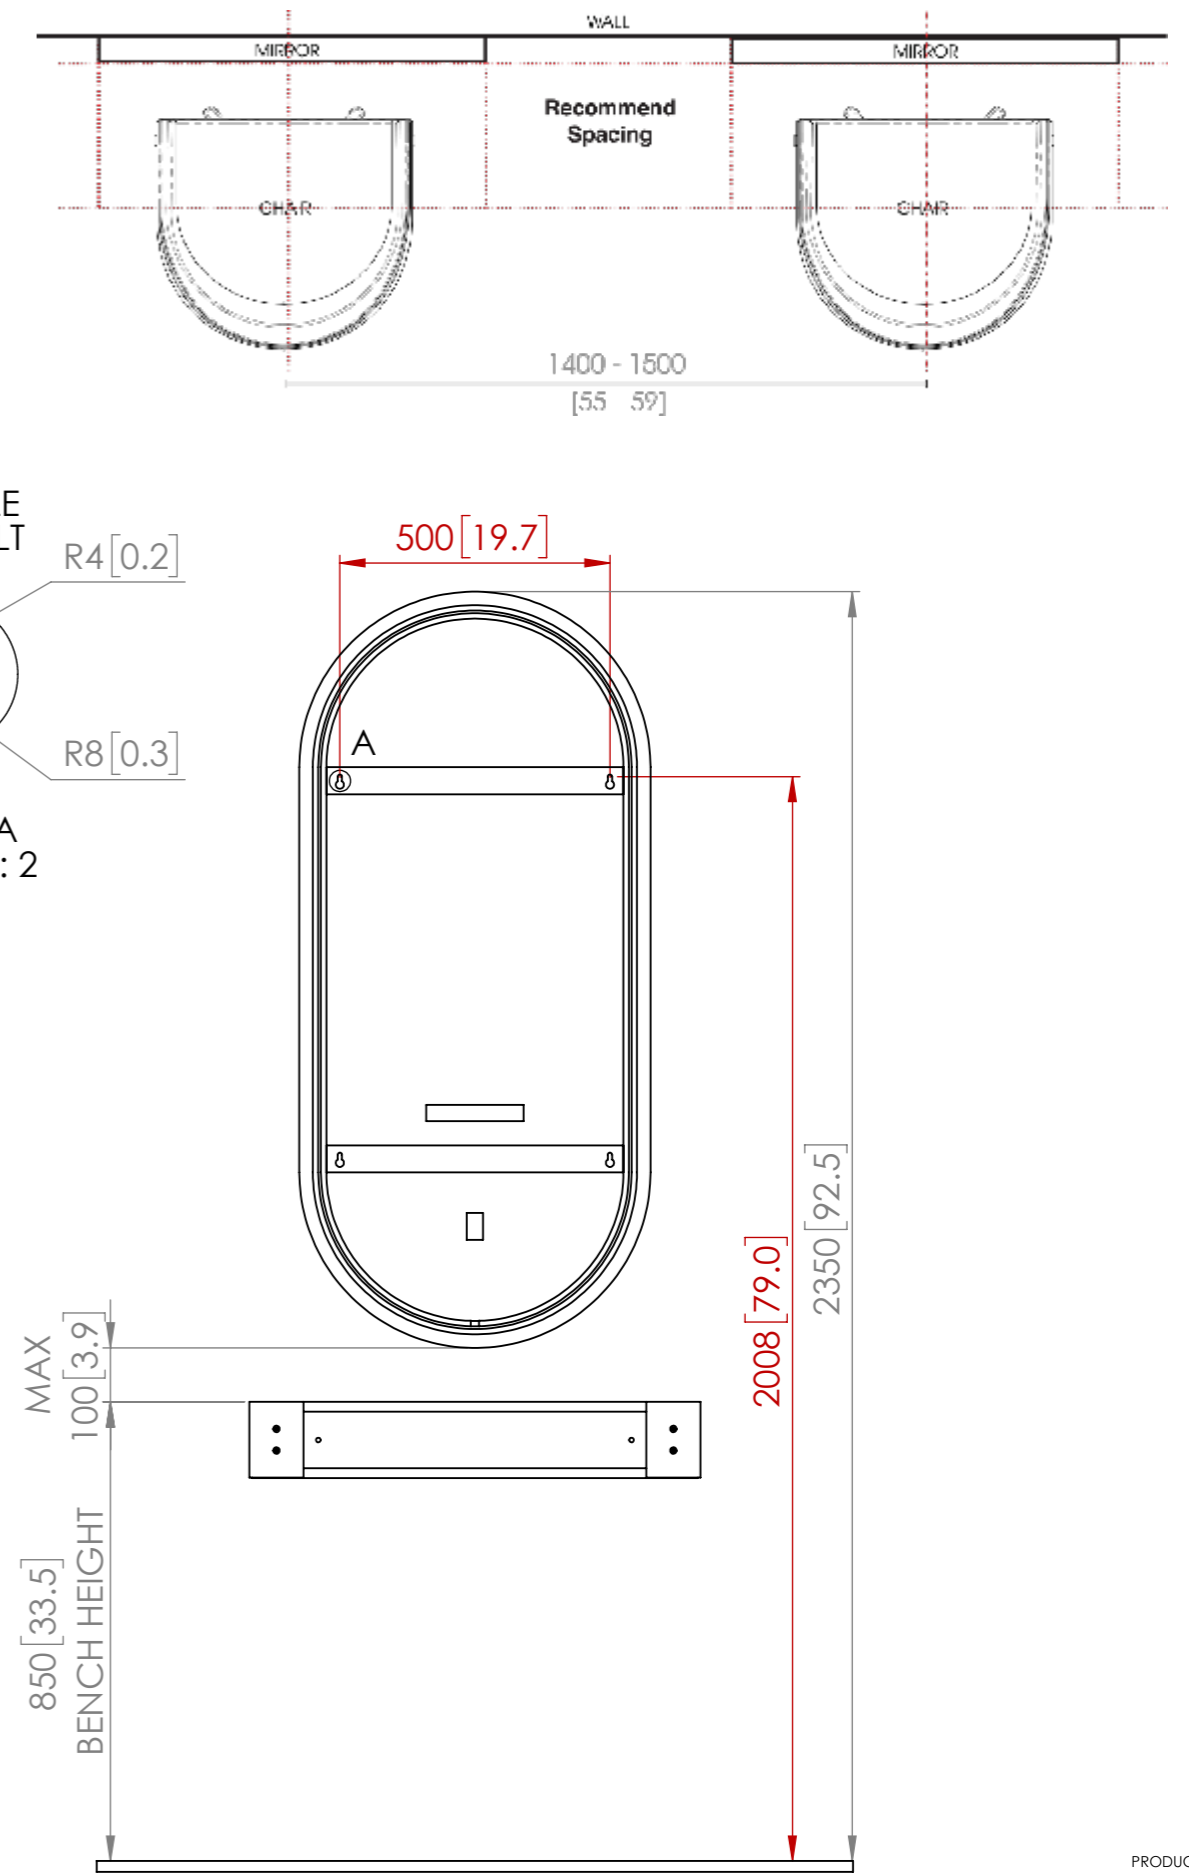

GUIDE ONLY. REFER TO OWNERS MANUAL FOR FULL DETAILS

including mirror weight & type of wall to determine best practice mounting.
Wall Fixings are not supplied. Wall noggins are not required when installing mirrors.

© Comfortel Furniture Pty Ltd. All rights are reserved. No part of this product design or document may be reproduced or distributed without written consent of Comfortel Furniture Pty Ltd.

comfortel

PRODUCT
OVAL LED
STYLE
#8182

ALL DIMENSIONS GIVEN IN mm [IN]