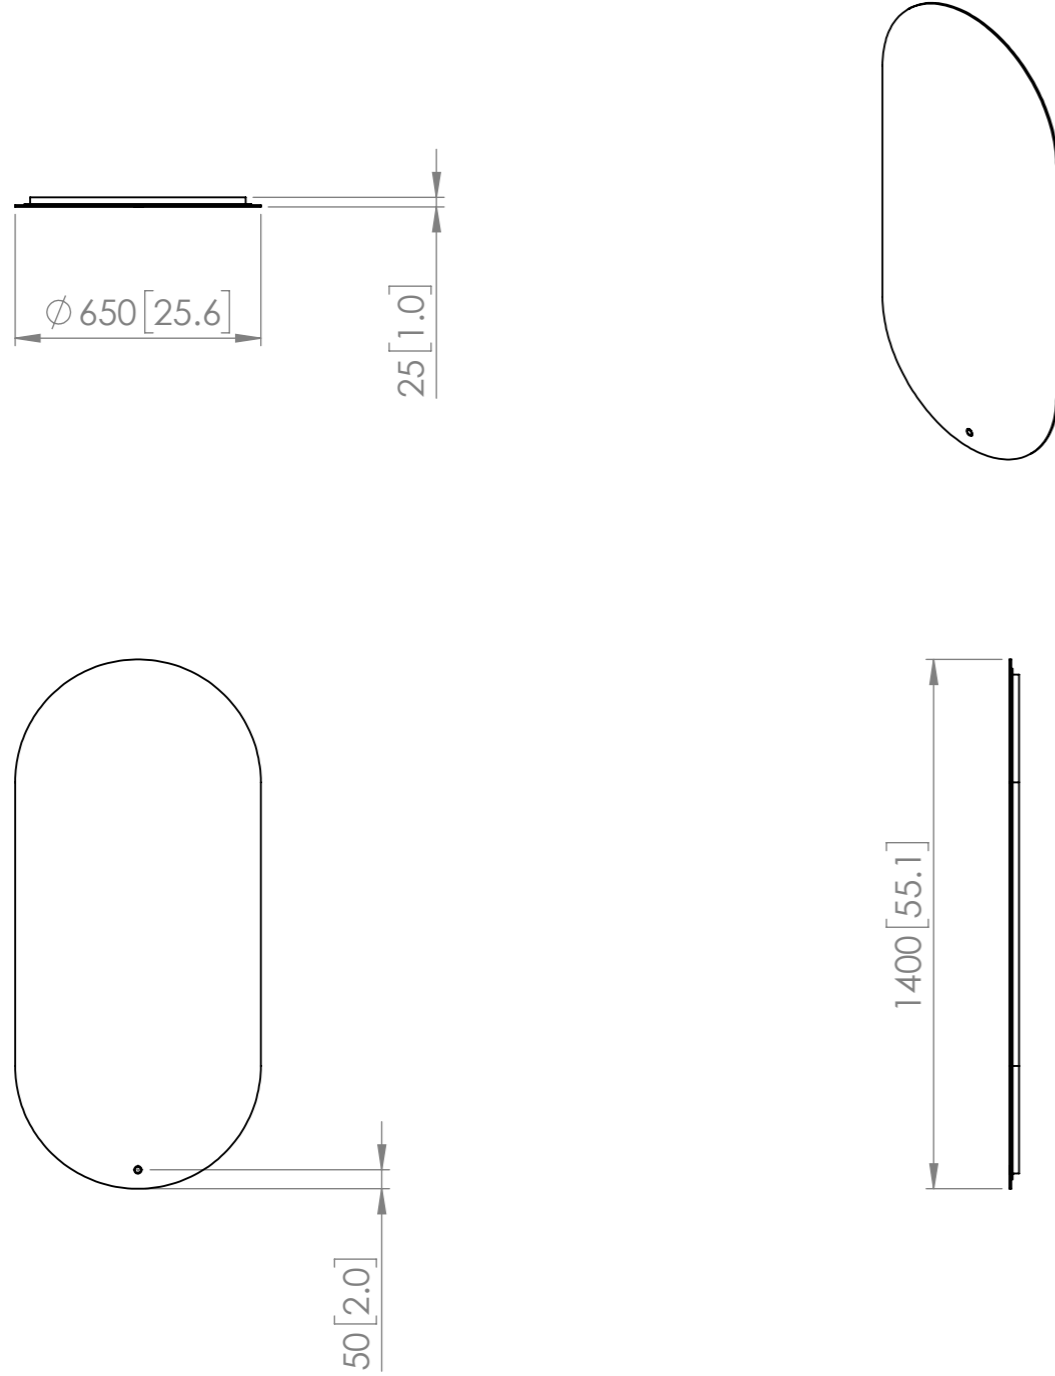

GUIDE ONLY. REFER TO OWNERS MANUAL FOR FULL DETAILS

including mirror weight & type of wall to determine best practice mounting.
Wall Fixings are not supplied. Wall noggins are not required when installing mirrors.

© Comfortel Furniture Pty Ltd. All rights are reserved. No part of this product design or document may be reproduced or distributed without written consent of Comfortel Furniture Pty Ltd.

comfortel

PRODUCT
OVAL LED
STYLE
#8182

ALL DIMENSIONS GIVEN IN mm [IN]