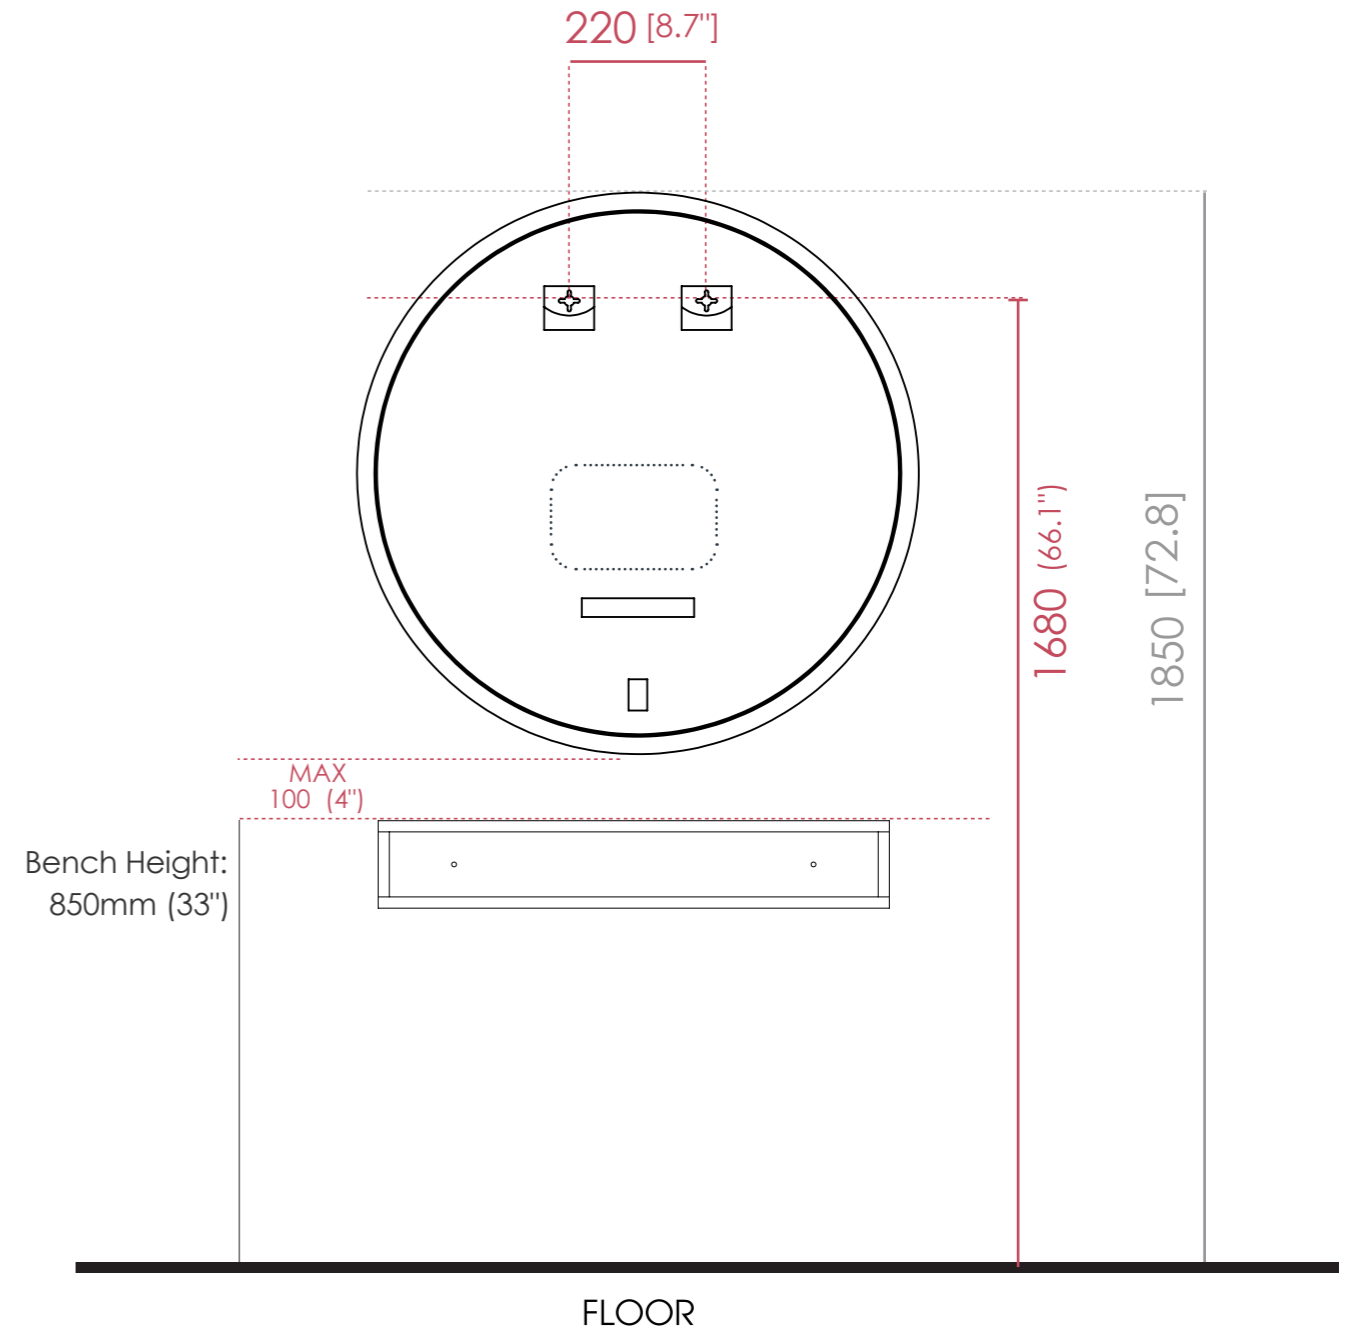

POSITION

comfortel

CIRCA LED MIRROR
#8181

REFER TO OWNERS MANUAL FOR FULL ASSEMBLY & INSTALLATION GUIDE ALL DIMENSIONS MM [IN]