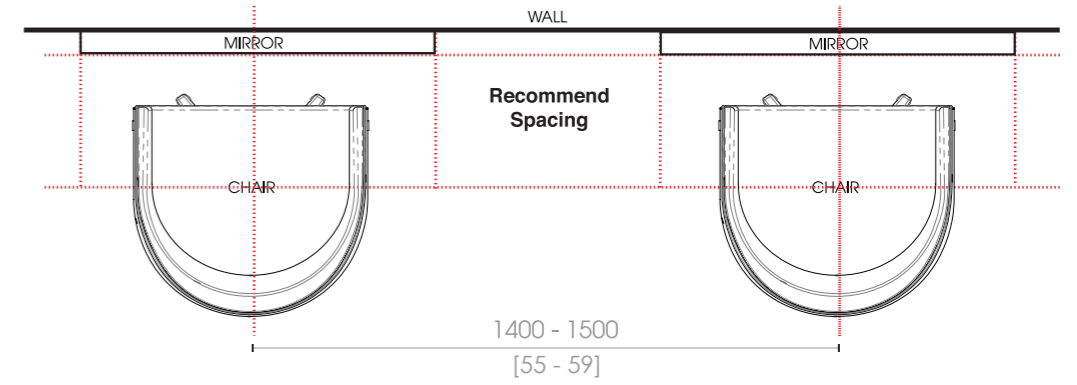

POSITION

comfortel

CIRCA LED MIRROR
#8181

REFER TO OWNERS MANUAL FOR FULL ASSEMBLY & INSTALLATION GUIDE ALL DIMENSIONS MM [IN]