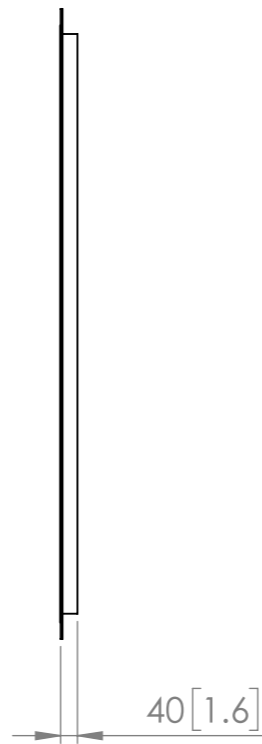

**GUIDE ONLY. REFER TO OWNERS MANUAL FOR FULL DETAILS**

including mirror weight & type of wall to determine best practice mounting.  
Wall Fixings are not supplied. Wall noggins are not required when installing mirrors.

© Comfortel Furniture Pty Ltd. All rights are reserved. No part of this product design or document may be reproduced or distributed without written consent of Comfortel Furniture Pty Ltd.

comfortel

PRODUCT  
**POSITANO**  
STYLE  
**#8180**

ALL DIMENSIONS GIVEN IN mm [IN]