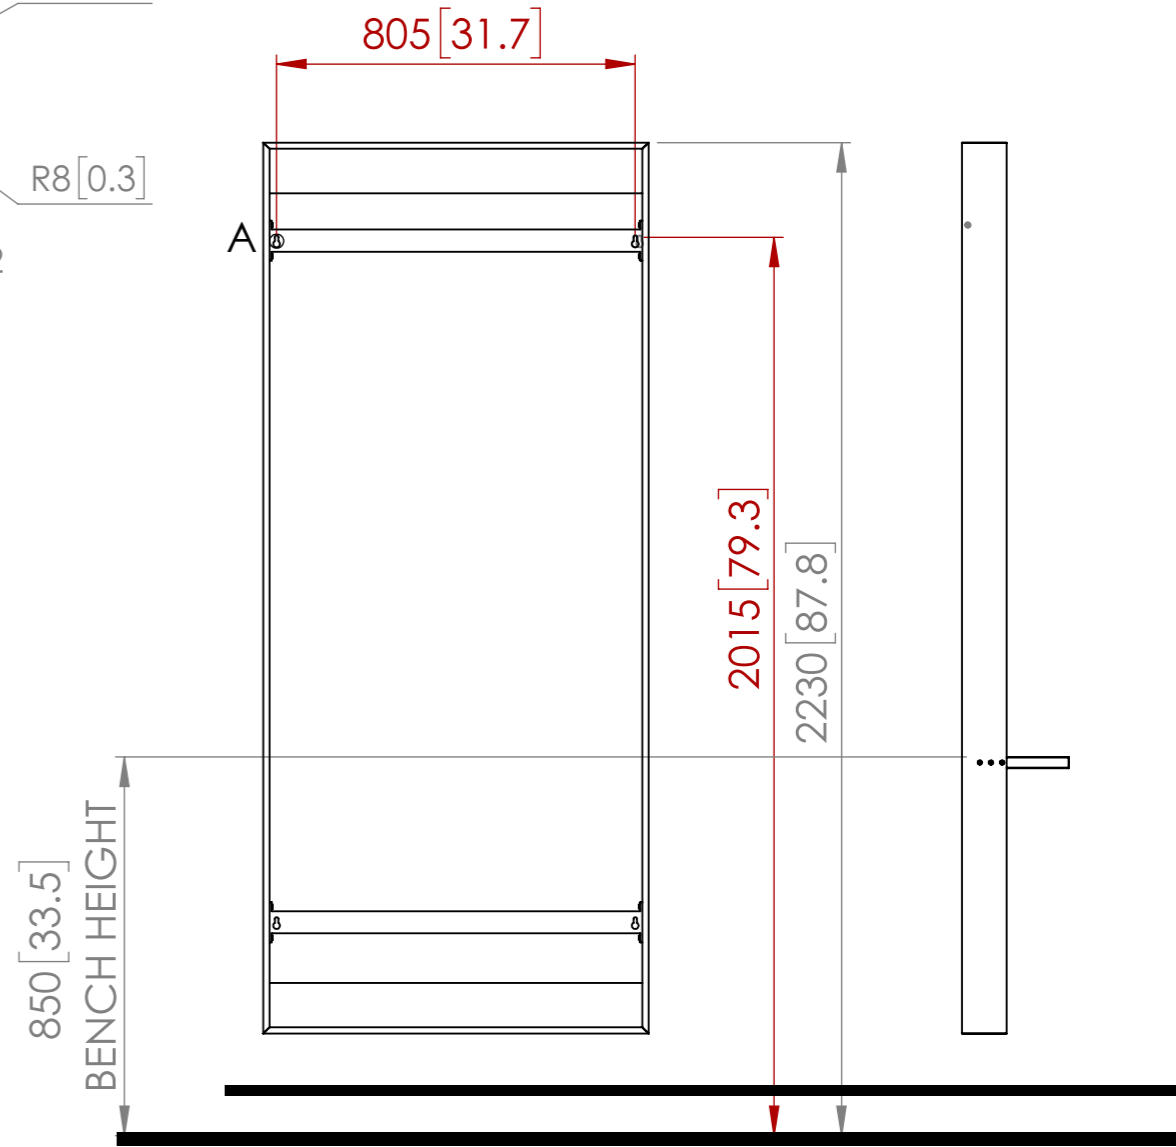

GUIDE ONLY. REFER TO OWNERS MANUAL FOR FULL DETAILS

including mirror weight & type of wall to determine best practice mounting.
Wall Fixings are not supplied. Wall noggins are not required when installing mirrors.

© Comfortel Furniture Pty Ltd. All rights are reserved. No part of this product design or document may be reproduced or distributed without written consent of Comfortel Furniture Pty Ltd.

comfortel

PRODUCT
CASA
STYLE
#8160

ALL DIMENSIONS GIVEN IN mm [IN]