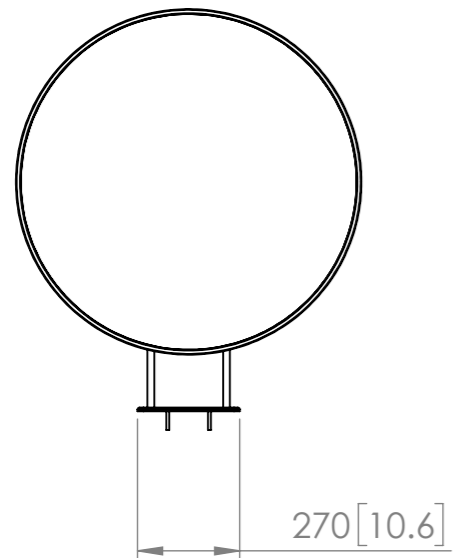

**GUIDE ONLY. REFER TO OWNERS MANUAL FOR FULL DETAILS**

including mirror weight & type of wall to determine best practice mounting.  
Wall Fixings are not supplied. Wall noggins are not required when installing mirrors.

© Comfortel Furniture Pty Ltd. All rights are reserved. No part of this product design or document may be reproduced or distributed without written consent of Comfortel Furniture Pty Ltd.

comfortel

PRODUCT  
NERO DOUBLE MIRROR

STYLE  
#8123

ALL DIMENSIONS GIVEN IN mm [IN]