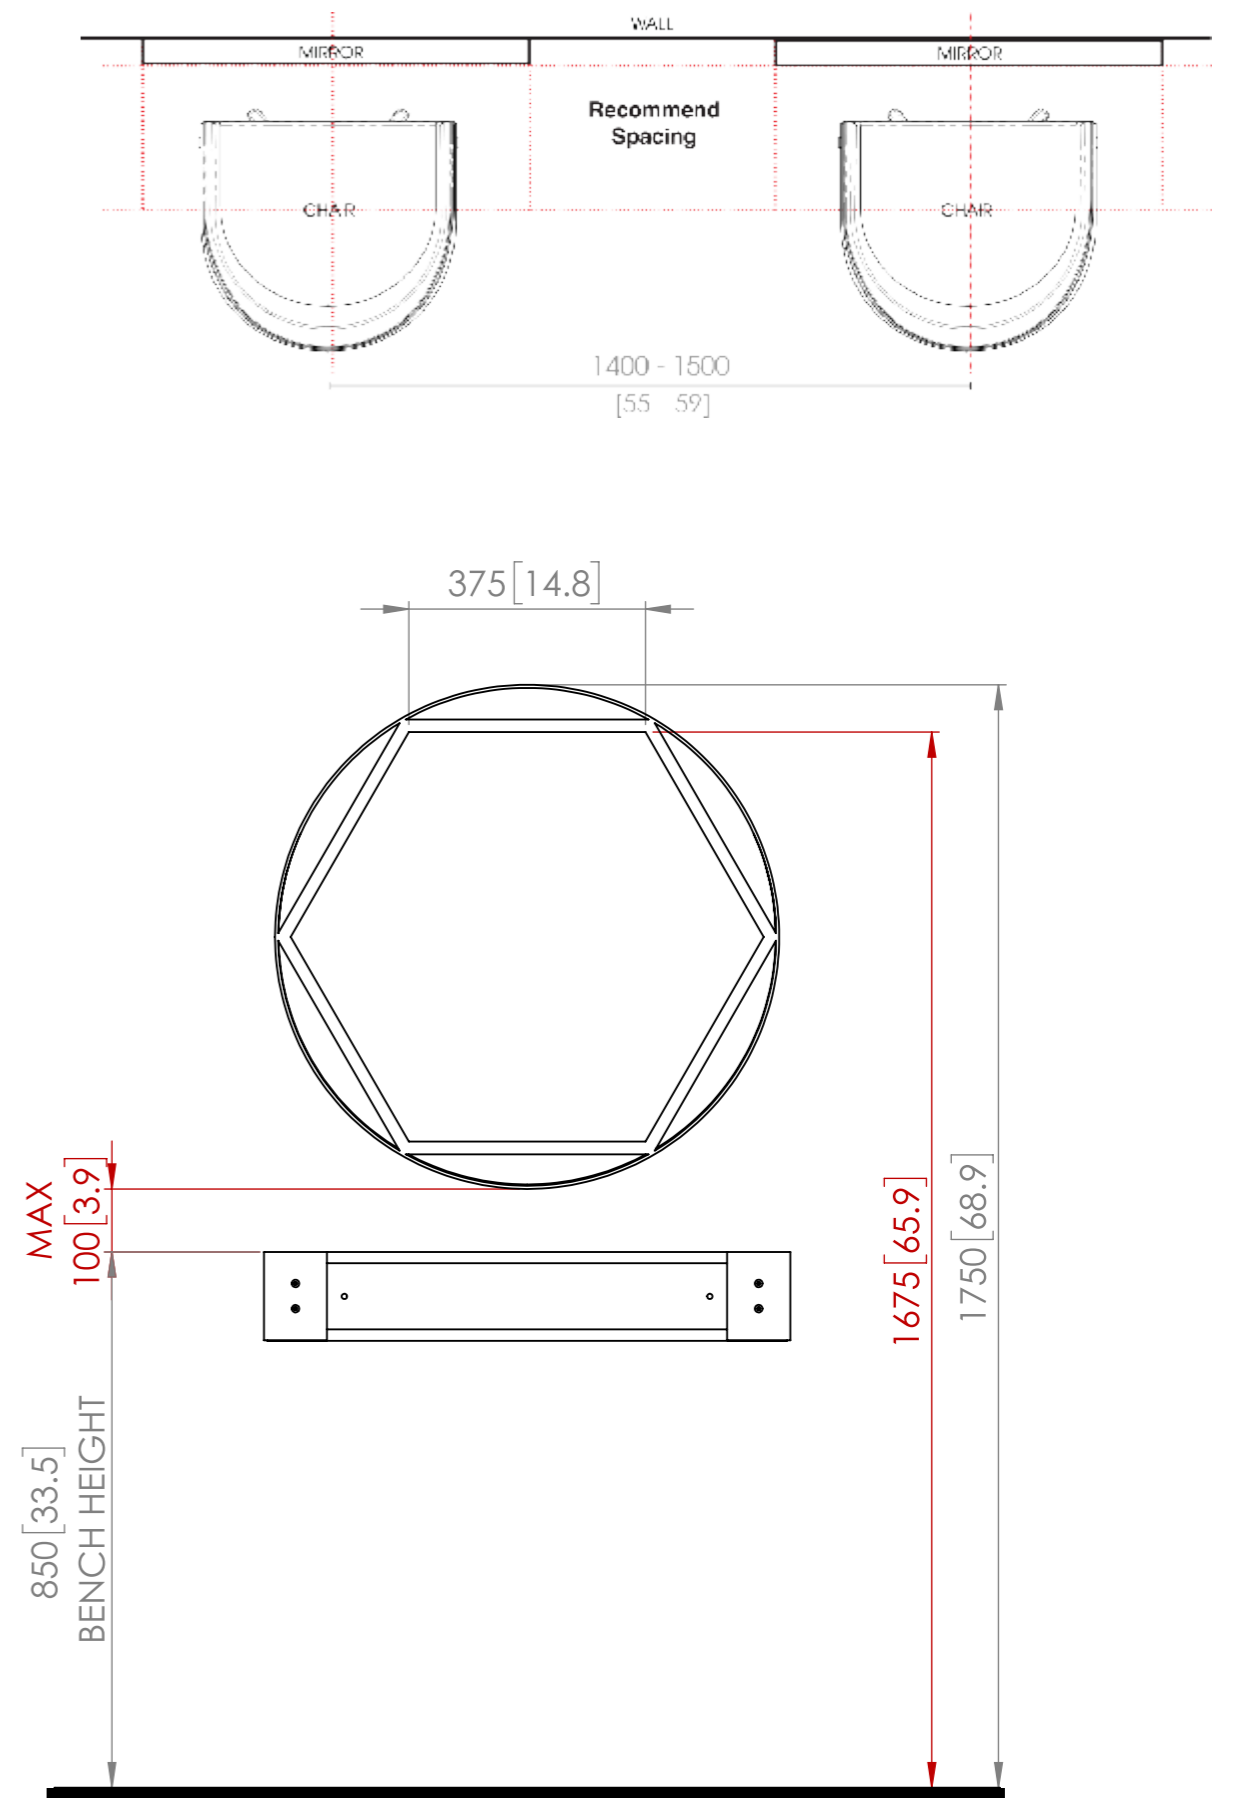

PRODUCT
AMALFI
STYLE
#8060

ALL DIMENSIONS GIVEN IN mm [IN]