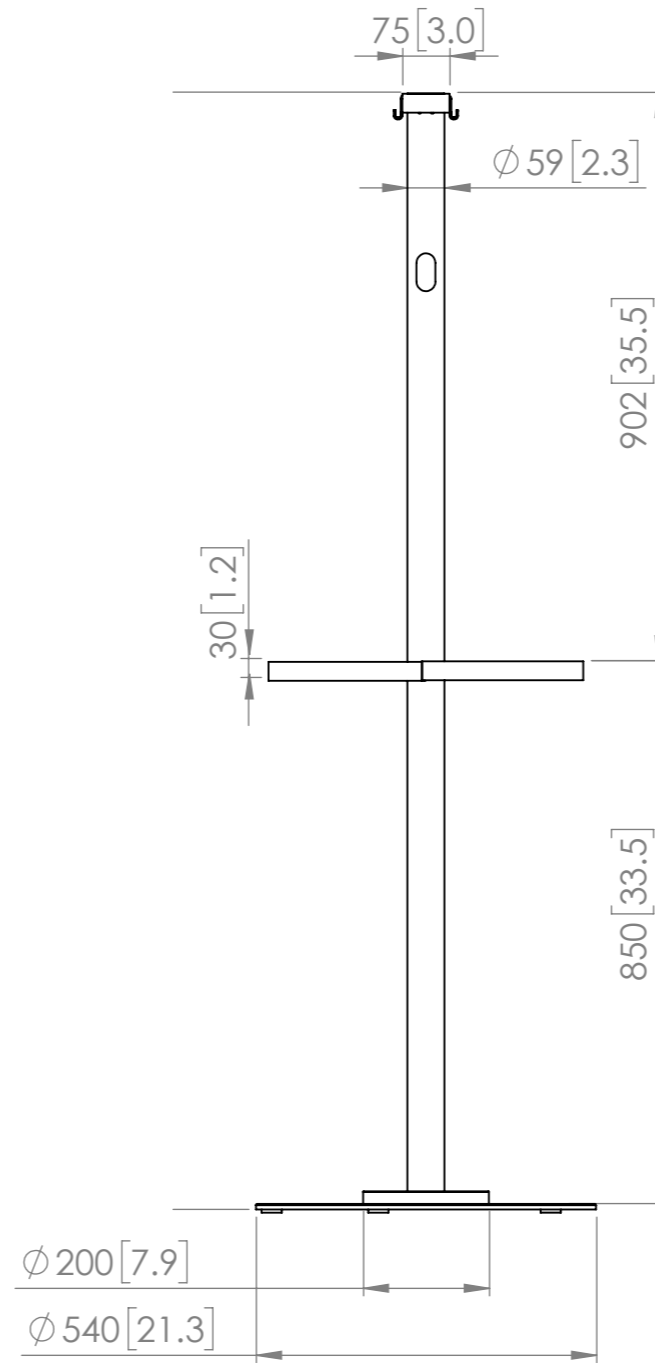

GUIDE ONLY. REFER TO OWNERS MANUAL FOR FULL DETAILS

including mirror weight & type of wall to determine best practice mounting.
Wall Fixings are not supplied. Wall noggins are not required when installing mirrors.

© Comfortel Furniture Pty Ltd. All rights are reserved. No part of this product design or document may be reproduced or distributed without written consent of Comfortel Furniture Pty Ltd.

comfortel

PRODUCT
SALON MIRROR POLE JOINER II FRAME

PART No.
#8045
ALL DIMENSIONS IN MM [IN]