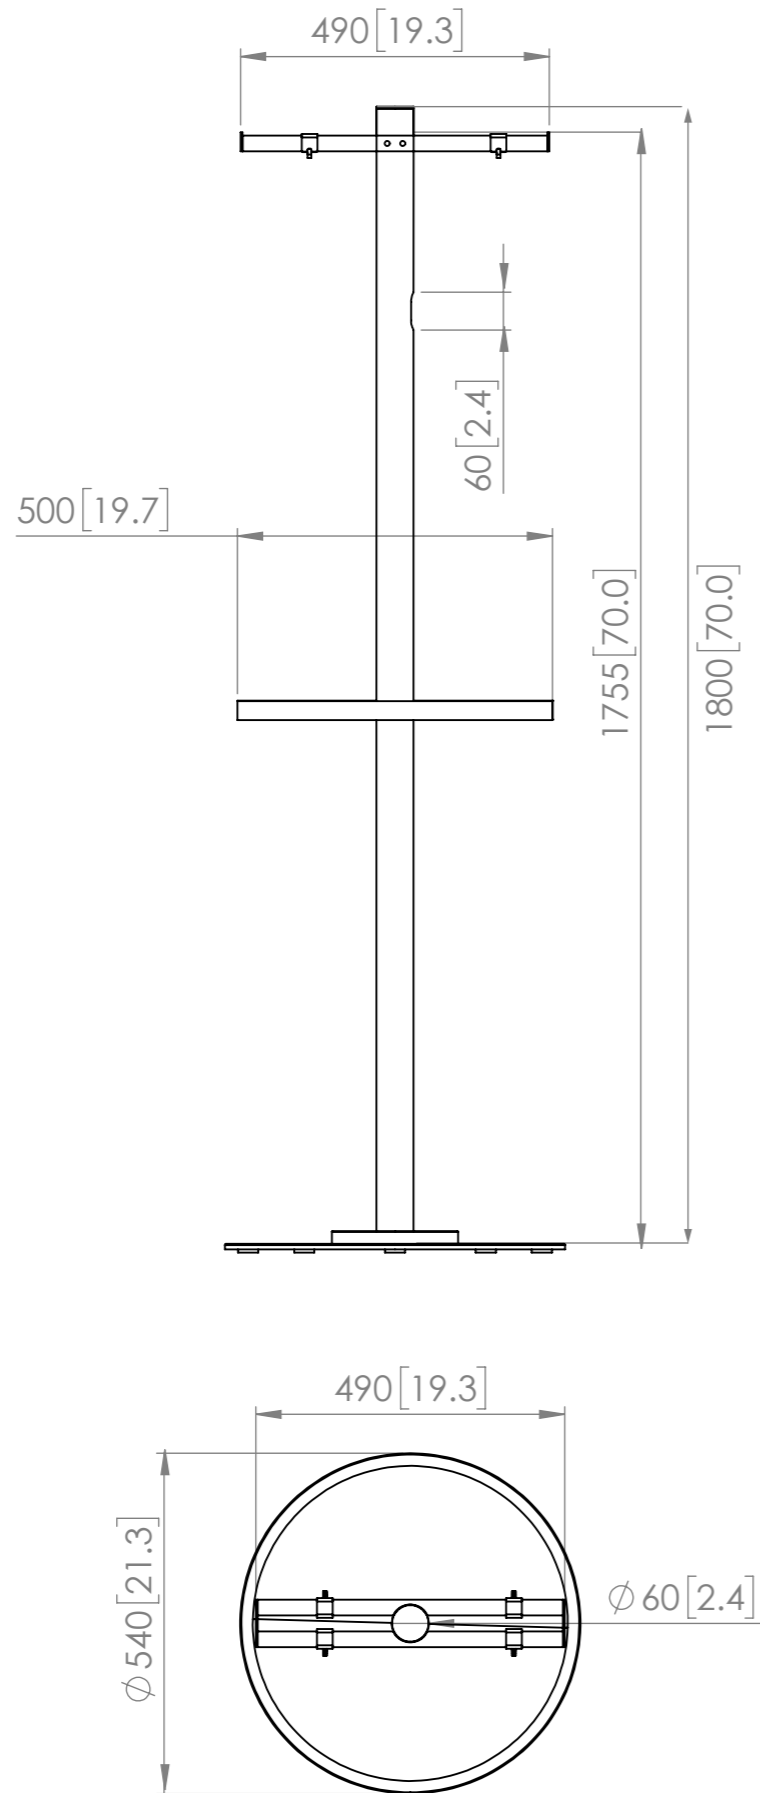

GUIDE ONLY. REFER TO OWNERS MANUAL FOR FULL DETAILS

including mirror weight & type of wall to determine best practice mounting.
Wall Fixings are not supplied. Wall noggins are not required when installing mirrors.

© Comfortel Furniture Pty Ltd. All rights are reserved. No part of this product design or document may be reproduced or distributed without written consent of Comfortel Furniture Pty Ltd.

comfortel

PRODUCT
SALON MIRROR POLE JOINER II FRAME

PART No.
#8045
ALL DIMENSIONS IN MM [IN]