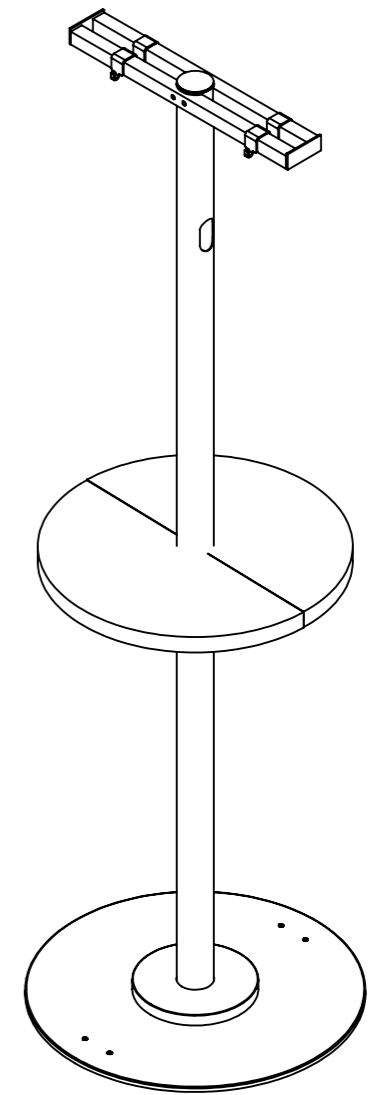

GUIDE ONLY. REFER TO OWNERS MANUAL FOR FULL DETAILS

including mirror weight & type of wall to determine best practice mounting.
Wall Fixings are not supplied. Wall noggins are not required when installing mirrors.

© Comfortel Furniture Pty Ltd. All rights are reserved. No part of this product design or document may be reproduced or distributed without written consent of Comfortel Furniture Pty Ltd.

comfortel

PRODUCT
SALON MIRROR POLE JOINER II FRAME

PART No.
#8045
ALL DIMENSIONS IN MM [IN]