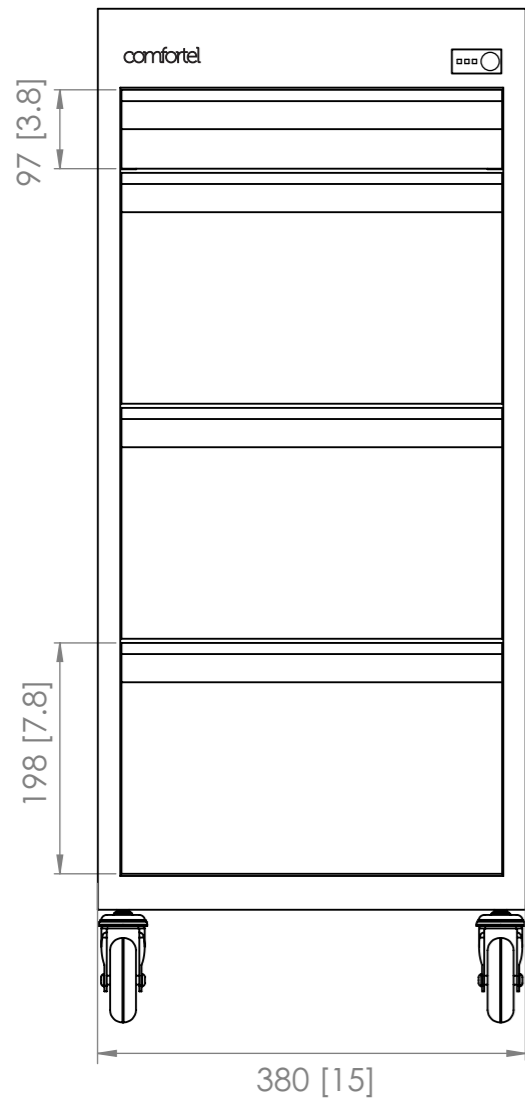

TOP

comfortel

SALON TROLLEY
STUDIO 4 DRAWER
 PRODUCT CODE
#7021
 ALL DIMENSIONS GIVEN IN mm [IN]