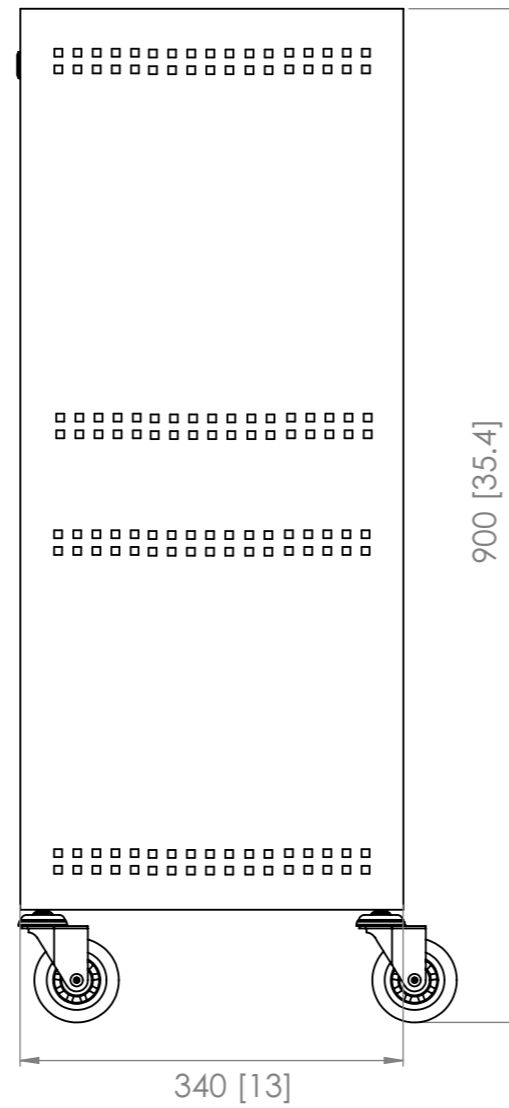

TOP

comfortel

SALON TROLLEY
STUDIO 4 DRAWER
 PRODUCT CODE
#7021
 ALL DIMENSIONS GIVEN IN mm [IN]