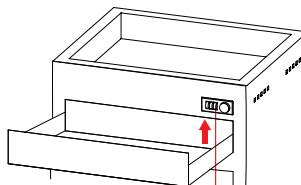

Set Up New or Reset Passcode