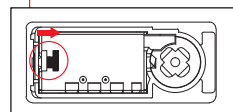

**IMPORTANT:
DO NOT FORGET
NEW PASSCODE**

**IT CAN'T BE RESET
OR CHANGED WHEN
DRAWER IS LOCKED**