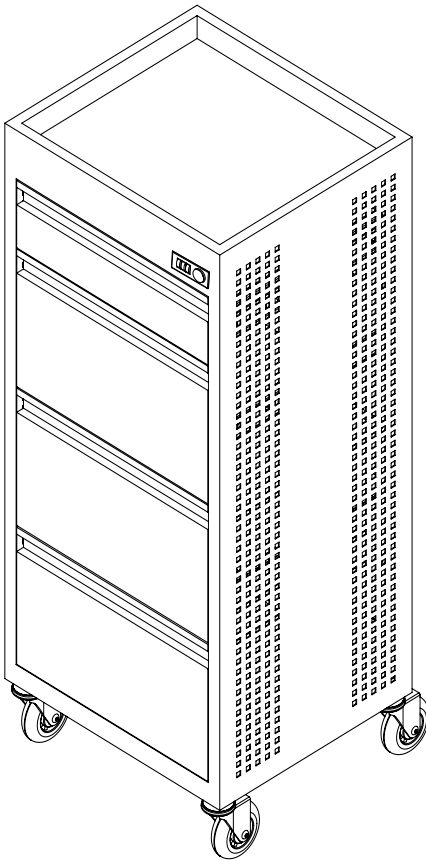

studio 4 drawer trolley

#7021

STUDIO 4 DRAWER TROLLEY

GET STARTED

STUDIO 4 Drawer Trolley

Width: 380mm / 15"

Height: 900mm / 35.4"

Depth: 340mm / 13.4"

Material: Black Metal

COMBINATION LOCK

Default Settings

The combination lock is set at 000

Turning the dial locks all the drawers

Set Up New or Reset Passcode

Open the top drawer to access the rear of the lock.

Locate the small lever at the back of the lock approximately in the middle.

**IMPORTANT:
DO NOT FORGET
NEW PASSCODE**

**IT CAN'T BE RESET
OR CHANGED WHEN
DRAWER IS LOCKED**

Once the drawer is locked, you will not be able to reset the passcode as you can not access the inside of the lock to change the passcode. Once you set your new passcode, please store in a safe place for a reminder.