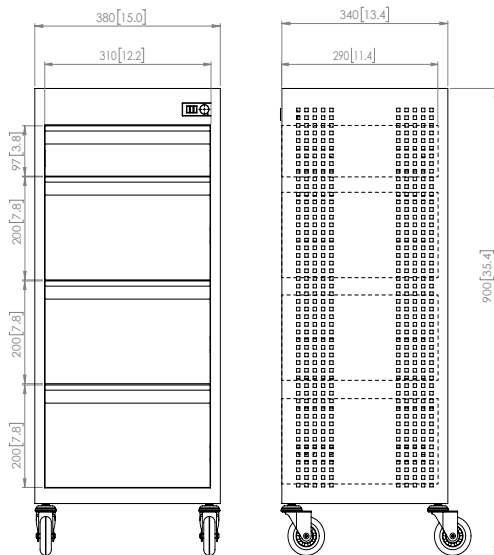

GET STARTED

STUDIO 4 Drawer Trolley

Width: 380mm / 15"

Height: 900mm / 35.4"

Depth: 340mm / 13.4"

Material: Black Metal

COMBINATION LOCK

Default Settings

The combination lock is set at 000

Turning the dial locks all the drawers