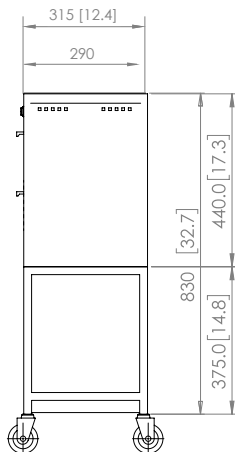

GET STARTED

LOCKER 2 Drawer Trolley

Width 38cm
Height 92cm
Depth 32cm
Material: Black Metal

COMBINATION LOCK

Default Settings

Set Up New or Reset Passcode

**IMPORTANT:
DO NOT FORGET
NEW PASSCODE**

**IT CAN'T BE RESET
OR CHANGED WHEN
DRAWER IS LOCKED**

MAINTENANCE

A periodic inspection of all components and fasteners should be made to ensure that your Comfortel product is structurally intact and functioning properly.

Damaged and broken parts should be replaced and loose fasteners tightened.

All maintenance to be carried out by a suitably qualified tradesperson.

CLEANING

- Clean regularly with everyday household cleaners.
- Dry with clean soft cloth
  (never use abrasive cleaners)

Do not use:

- acetone
- bleach
- abrasive cleaners
- furniture polishes
- detergent
- steel wool

comfortel

help.comfortel.com.au

PRODUCT CODE

#7019 LOCKER 2 DRAWER TROLLEY

Revision Date: 07.07.2021

©Comfortel Furniture. All rights are reserved. No part of this document may be photocopied, reproduced or translated to another language without written consent of Comfortel Furniture Pty Ltd.

The information contained in this document is subject to change without notice and should not be construed as a commitment by Comfortel Furniture Pty Ltd.

Comfortel Furniture Pty Ltd. shall not be liable for incidental or consequential damages in connection with or arising out of the use of this document and the program material.

PLEASE RETAIN THIS INFORMATION FOR FUTURE REFERENCE

For more information about our products and services, contact us at comfortel.com.au