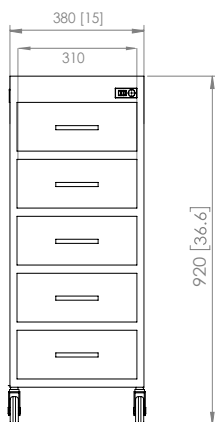

GET STARTED

LOCKER 5 Drawer Trolley

Width 38cm
Height 92cm
Depth 32cm
Material: Black Metal