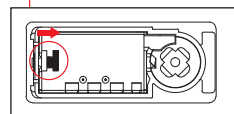

**IMPORTANT:
DO NOT FORGET
NEW PASSCODE**

**IT CAN'T BE RESET
OR CHANGED WHEN
DRAWER IS LOCKED**