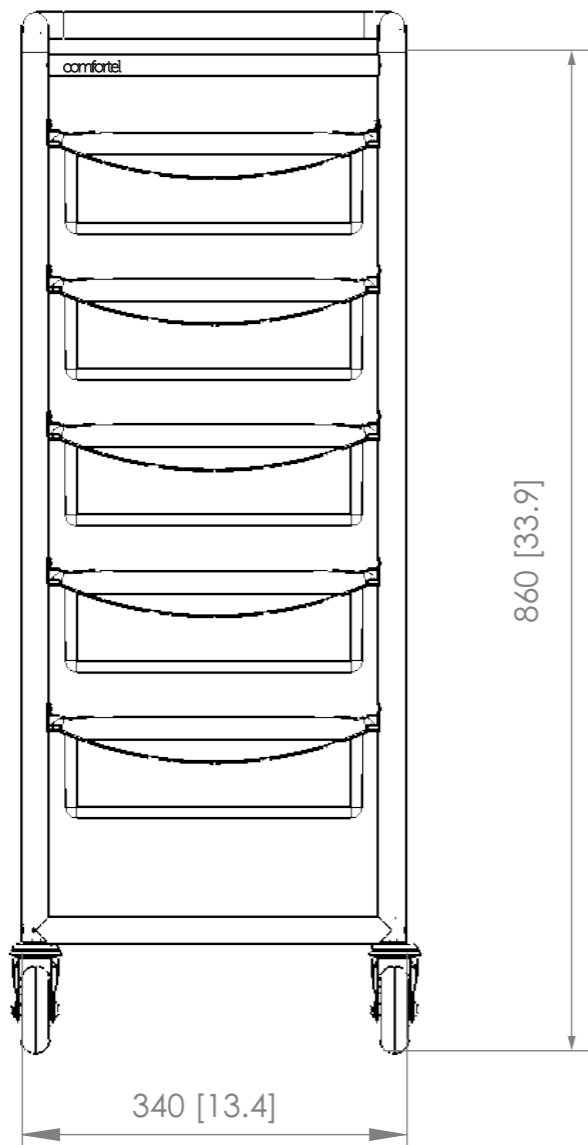

TOP

comfortel

SALON TROLLEY
WORKSHOP DELUXE
 PRODUCT CODE
#7017
 ALL DIMENSIONS GIVEN IN mm [IN]