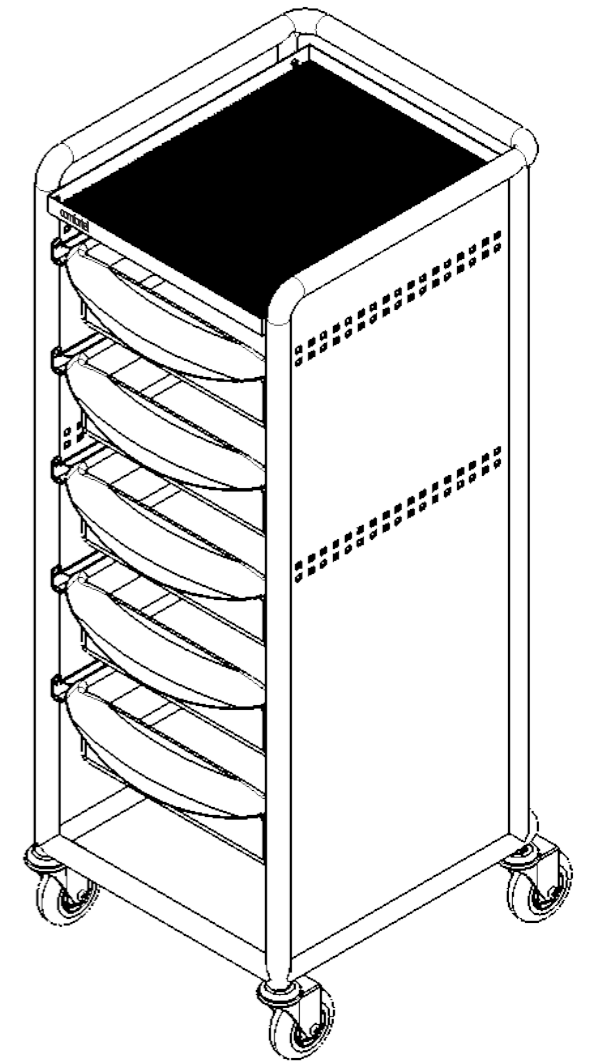

TOP

comfortel

SALON TROLLEY
WORKSHOP DELUXE
 PRODUCT CODE
#7017
 ALL DIMENSIONS GIVEN IN mm [IN]