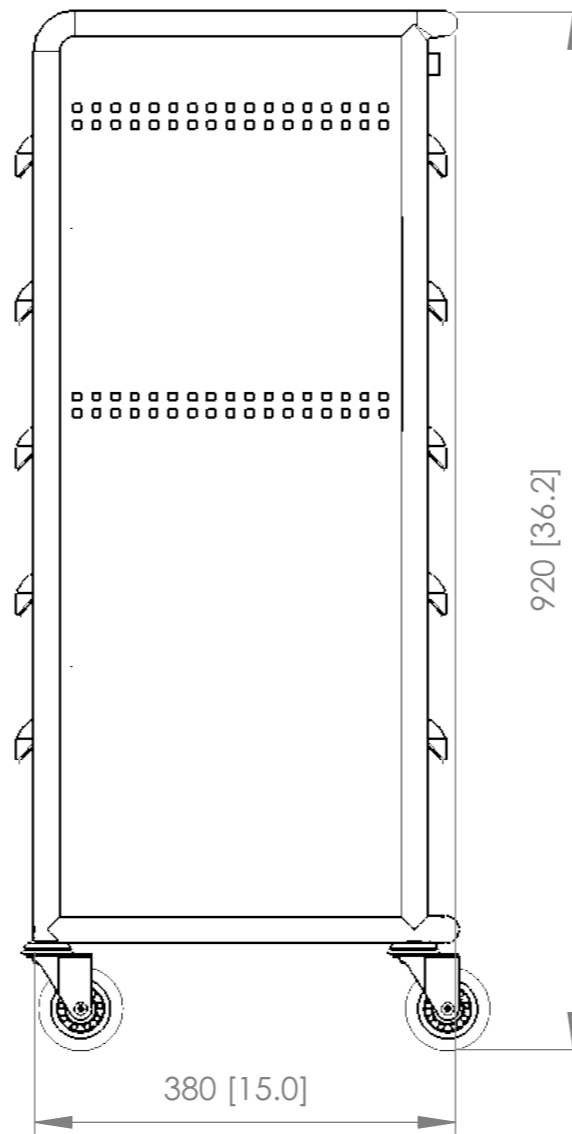

TOP

comfortel

SALON TROLLEY
WORKSHOP DELUXE
 PRODUCT CODE
#7017
 ALL DIMENSIONS GIVEN IN mm [IN]