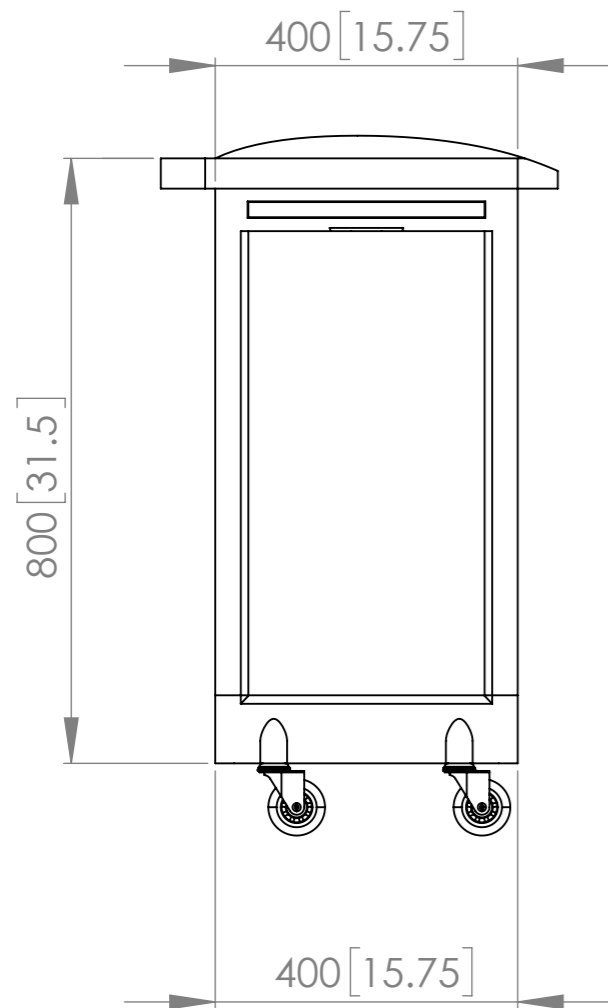

TOP VIEW

comfortel

PRODUCT
LAB 5 DRAWER TROLLEY
#7016

REFER TO OWNERS MANUAL FOR FULL ASSEMBLY & INSTALLATION GUIDE ALL DIMENSIONS MM [IN]