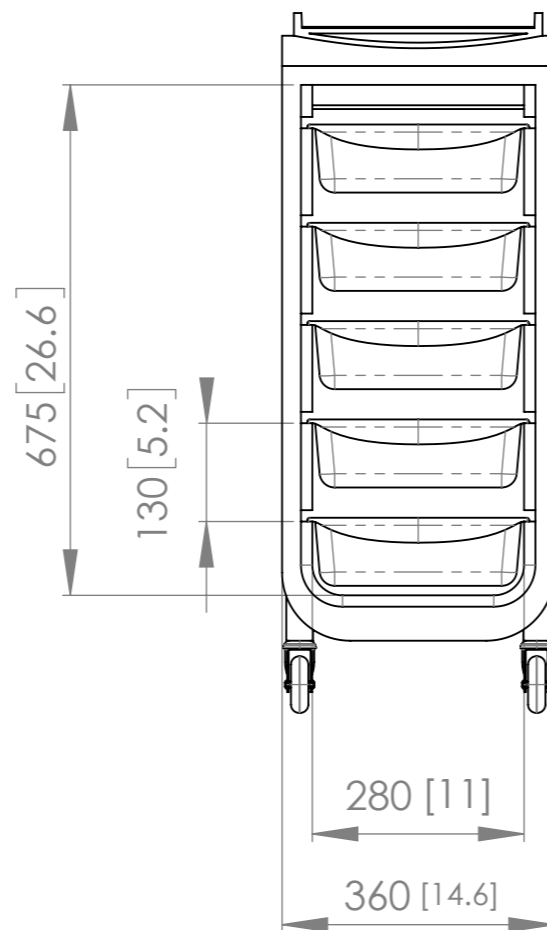

TOP VIEW

comfortel

PRODUCT
LAB 5 DRAWER TROLLEY
#7016

REFER TO OWNERS MANUAL FOR FULL ASSEMBLY & INSTALLATION GUIDE ALL DIMENSIONS MM [IN]