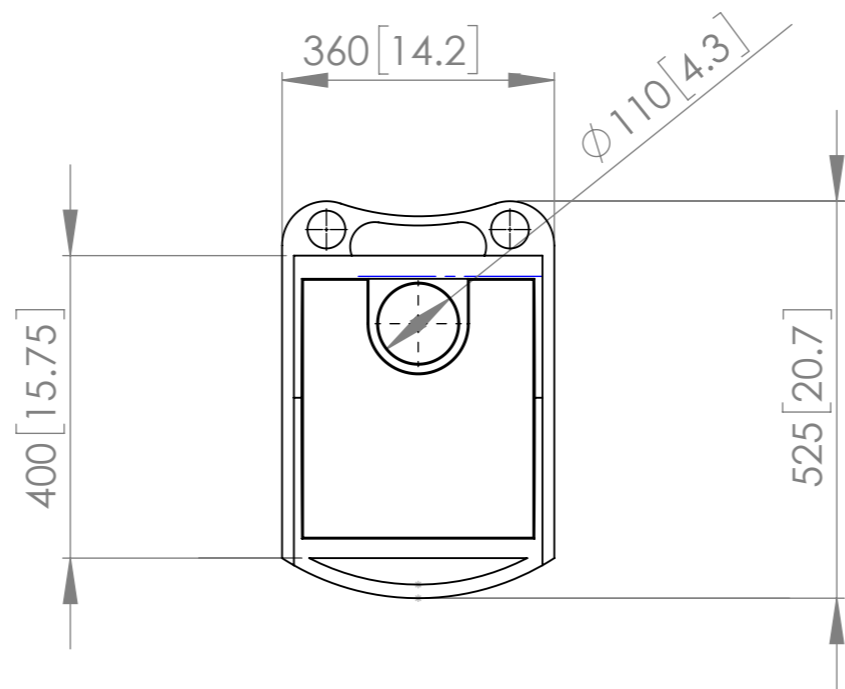

TOP VIEW

comfortel

PRODUCT
LAB 5 DRAWER TROLLEY
#7016

REFER TO OWNERS MANUAL FOR FULL ASSEMBLY & INSTALLATION GUIDE ALL DIMENSIONS MM [IN]