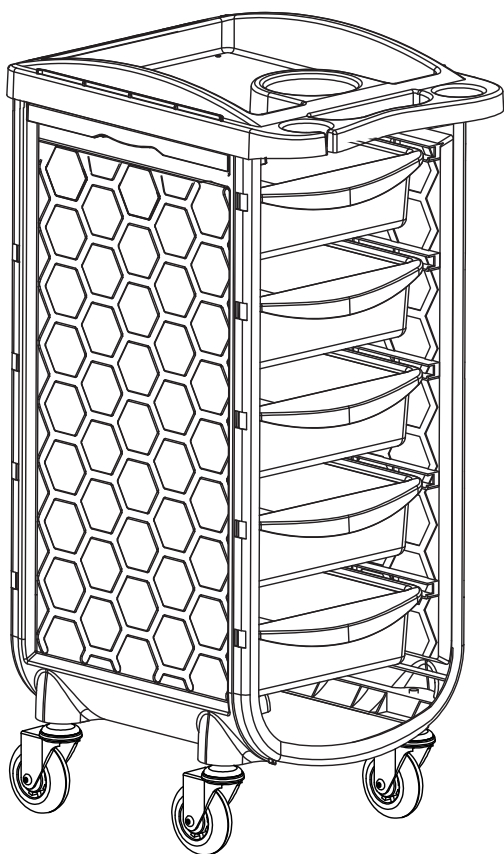

lab trolley

#7016

LAB 5 DRAWER TROLLEY

ASSEMBLY

L A B
5 Drawer Trolley

Width: 53mm
Height: 920mm
Depth: 370mm
Material: Black Plastic

MAINTENANCE

A periodic inspection of all components and fasteners should be made to ensure that your Comfortel product is structurally intact and functioning properly.