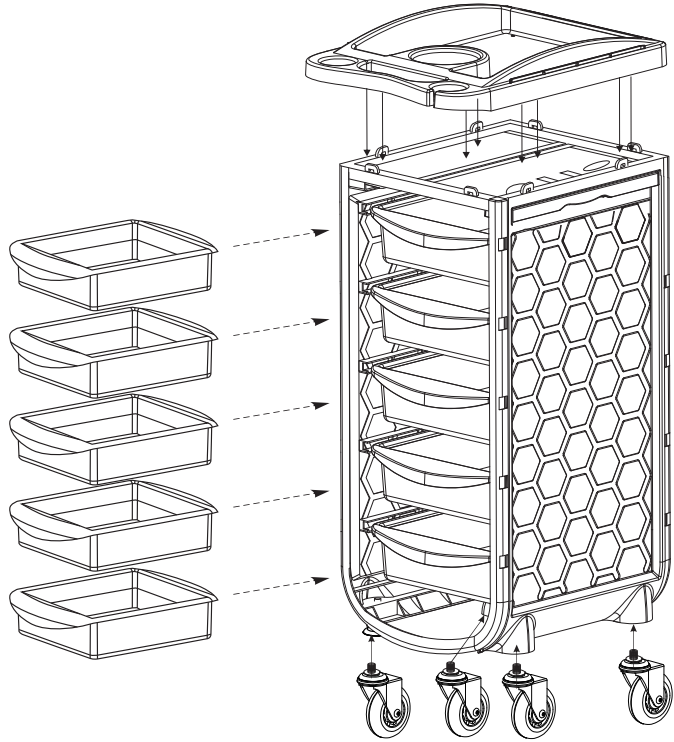

ASSEMBLY

L A B
5 Drawer Trolley

Width: 53mm
Height: 920mm
Depth: 370mm
Material: Black Plastic

MAINTENANCE

A periodic inspection of all components and fasteners should be made to ensure that your Comfortel product is structurally intact and functioning properly.

Damaged and broken parts should be replaced and loose fasteners tightened.

All maintenance to be carried out by a suitably qualified tradesperson.

CLEANING

- Clean regularly with everyday household cleaners.
- Dry with clean soft cloth
  (never use abrasive cleaners)

Do not use:

- acetone
- bleach
- abrasive cleaners
- furniture polishes
- detergent
- steel wool

comfortel

help.comfortel.com.au

PRODUCT CODE

#7015 LAB 5 DRAWER TROLLEY

Revision Date: V1.10.07.2010

©Comfortel Furnitur. All rights are reserved. No part of this document may be photocopied, reproduced or translated to another language without written consent of Comfortel Furniture Pty Ltd.

The information contained in this document is subject to change without notice and should not be construed as a commitment by Comfortel Furniture Pty Ltd.

Comfortel Furniture Pty Ltd. shall not be liable for incidental or consequential damages in connection with or arising out of the use of this document and the program material.

PLEASE RETAIN THIS INFORMATION FOR FUTURE REFERENCE

For more information about our products and services, contact us at comfortel.com.au