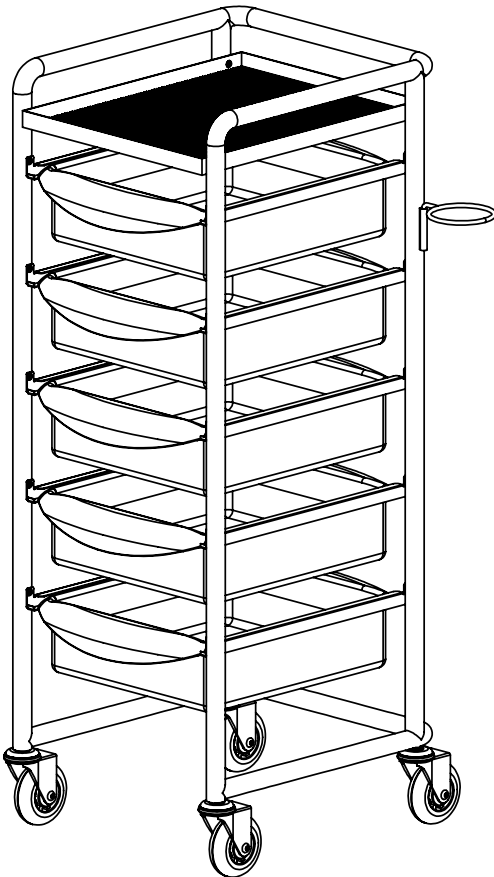

# workshop trolley

#7015

WORKSHOP 5 TIER TROLLEY

---

## ASSEMBLY

#### 5 Drawer Trolley

**Width:** 340mm

**Height:** 920mm

**Depth:** 390mm

**Material:** Black Metal with Plastic Trays