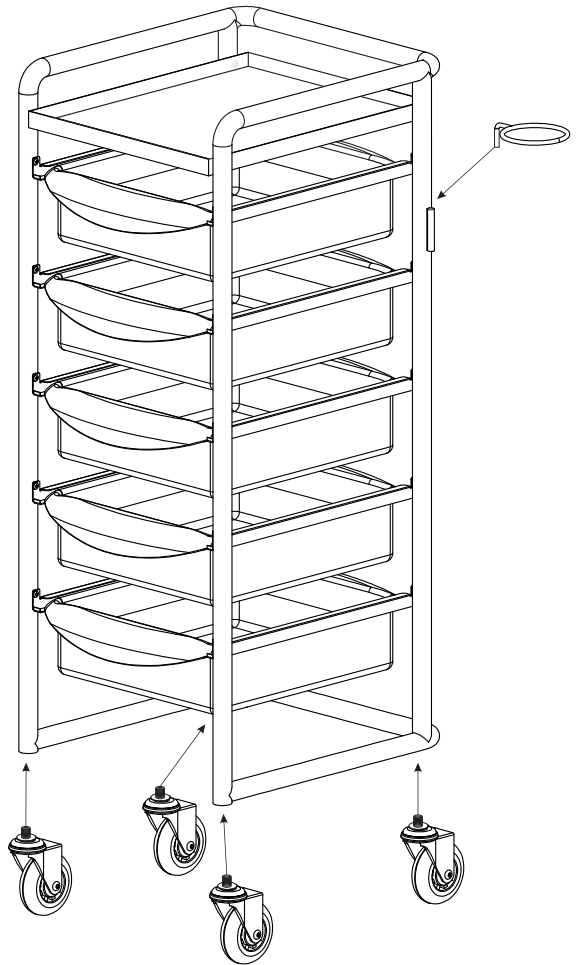

ASSEMBLY

WORKSHOP

5 Drawer Trolley

Width: 340mm

Height: 920mm

Depth: 390mm

Material: Black Metal with Plastic Trays

CLEANING

- Clean regularly with everyday household cleaners.
- Dry with clean soft cloth (never use abrasive cleaners)

Do not use:

- acetone
- furniture polishes
- bleach
- detergent
- abrasive cleaners
- steel wool

MAINTENANCE

A periodic inspection of all components and fasteners should be made to ensure that your Comfortel product is structurally intact and functioning properly.

Damaged and broken parts should be replaced and loose fasteners tightened.

All maintenance to be carried out by a suitably qualified tradesperson.

comfortel

help.comfortel.com.au

PRODUCT CODE

#7015 WORKSHOP 5 TIER TROLLEY

Revision Date: 5.12.2018

©Comfortel Furniture 1997-2019. All rights are reserved.
No part of this document may be photocopied,
reproduced or translated to another language without
written consent of Comfortel Furniture Pty Ltd.

The information contained in this document is subject to change without notice and should not be construed as a commitment by Comfortel Furniture Pty Ltd.

Comfortel Furniture Pty Ltd. shall not be liable for incidental or consequential damages in connection with or arising out of the use of this document and the program material.

PLEASE RETAIN THIS INFORMATION FOR FUTURE REFERENCE

For more information about our products and services, contact us at comfortel.com.au