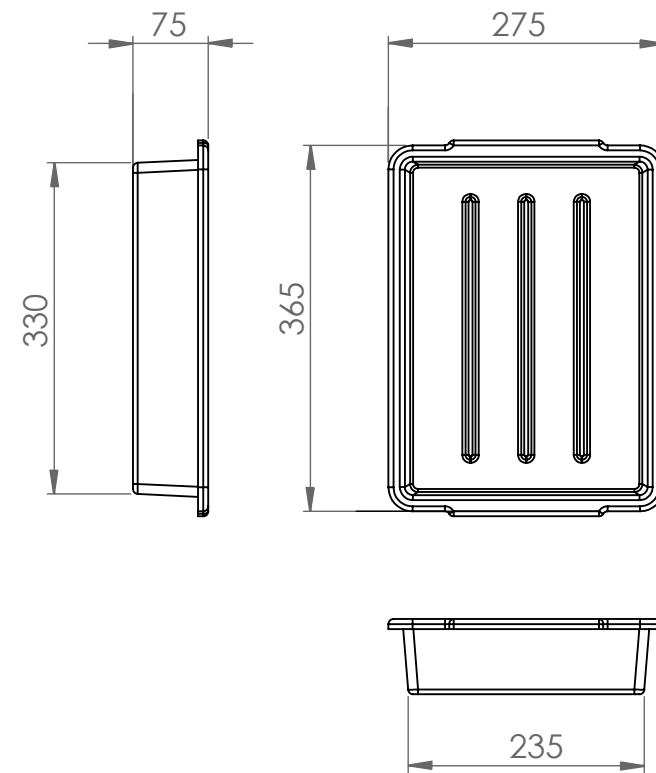

TRAY

comfortel

PRODUCT
ALONSO
#7010