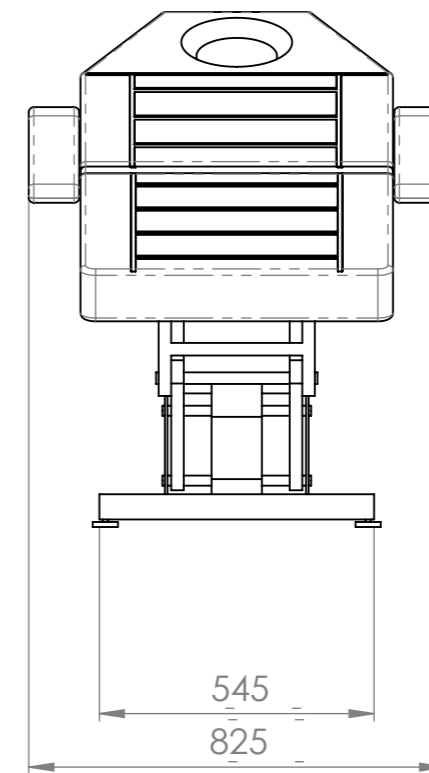

comfortel

TABLE
AQUARIUS II

PART No.
#6081-82
ALL DIMENSIONS IN MM [IN]

comfortel

TABLE
AQUARIUS II

PART No.
#6081-82
ALL DIMENSIONS IN MM [IN]