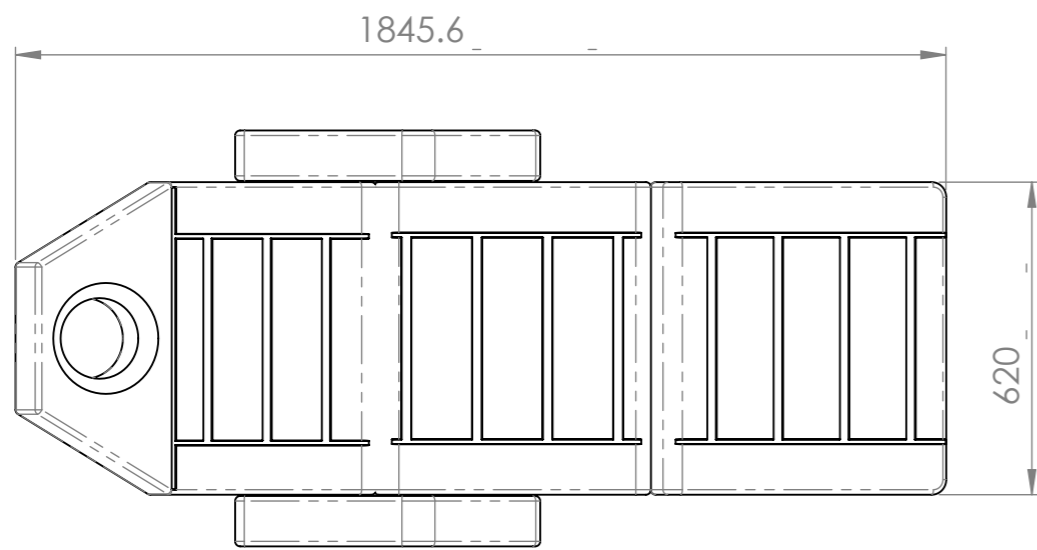

comfortel

TABLE
AQUARIUS II

PART No.
#6081-82
ALL DIMENSIONS IN MM [IN]

comfortel

TABLE
AQUARIUS II

PART No.
#6081-82
ALL DIMENSIONS IN MM [IN]