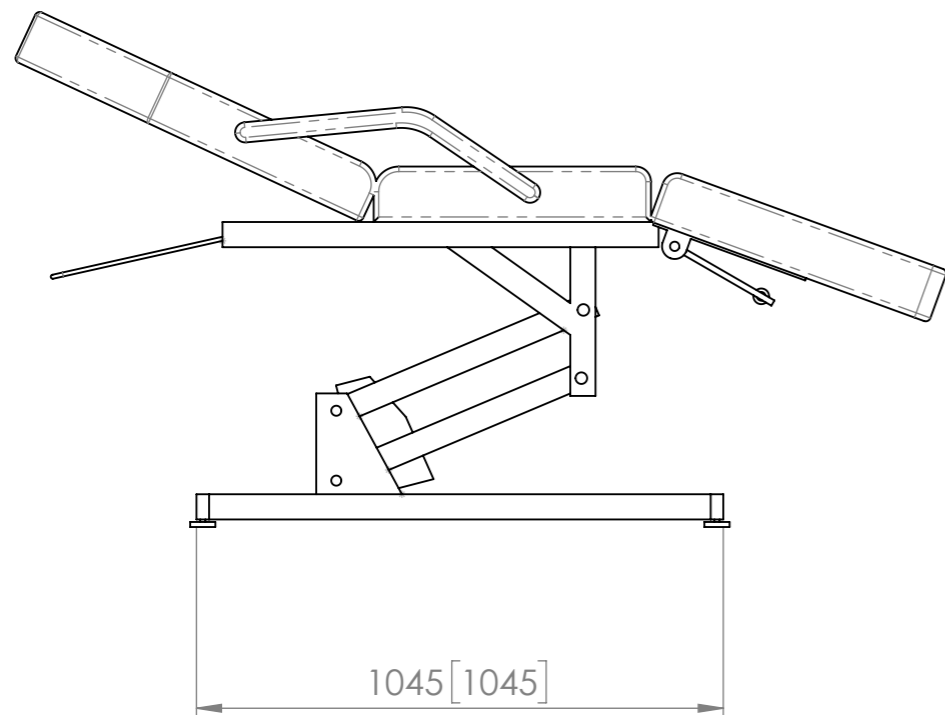

comfortel

TABLE
AQUARIUS II

PART No.
#6081-82
ALL DIMENSIONS IN MM [IN]

comfortel

TABLE
AQUARIUS II

PART No.
#6081-82
ALL DIMENSIONS IN MM [IN]