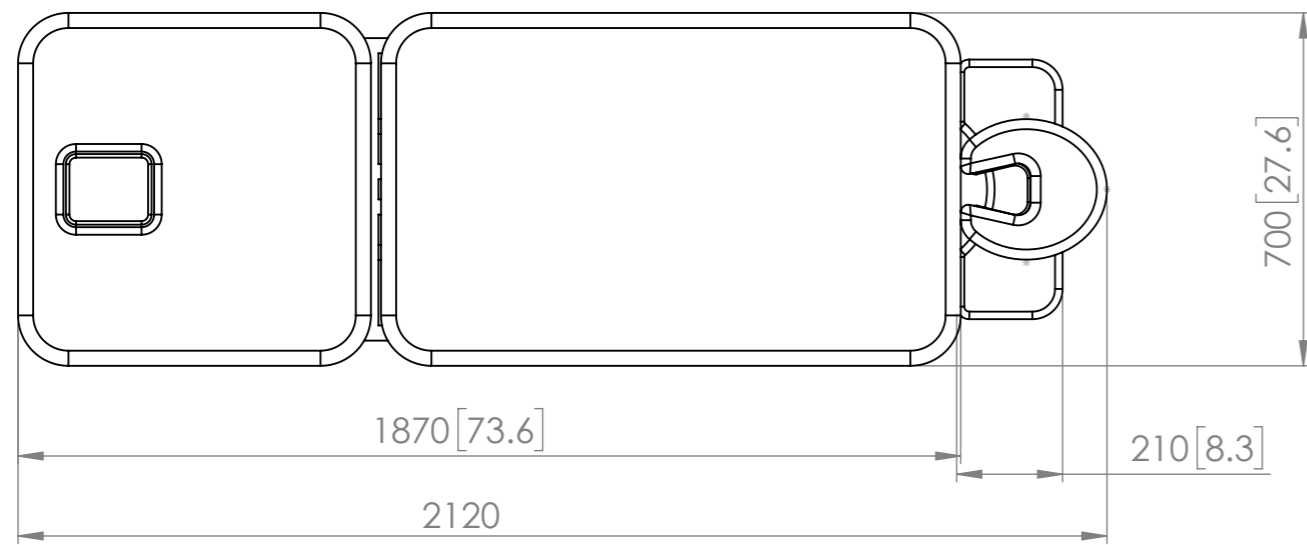

comfortel

QUATTRO TREATMENT TABLE
#6064

ALL DIMENSIONS IN MM [IN]

comfortel

QUATTRO TREATMENT TABLE
#6064

ALL DIMENSIONS IN MM [IN]