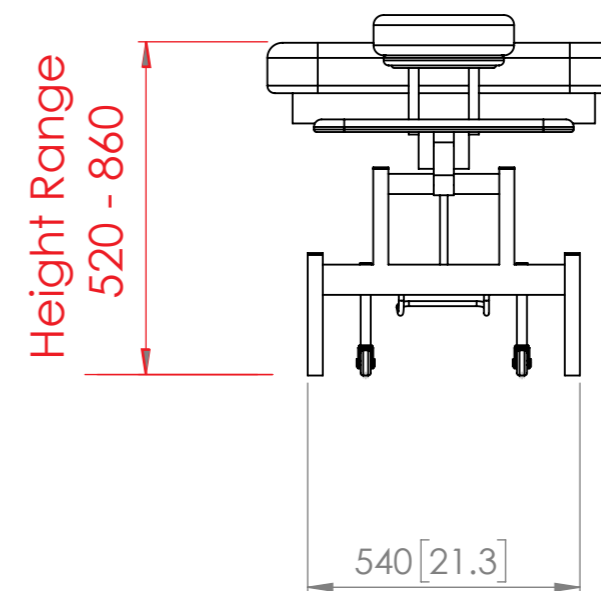

comfortel

QUATTRO TREATMENT TABLE
#6064

ALL DIMENSIONS IN MM [IN]

comfortel

QUATTRO TREATMENT TABLE
#6064

ALL DIMENSIONS IN MM [IN]