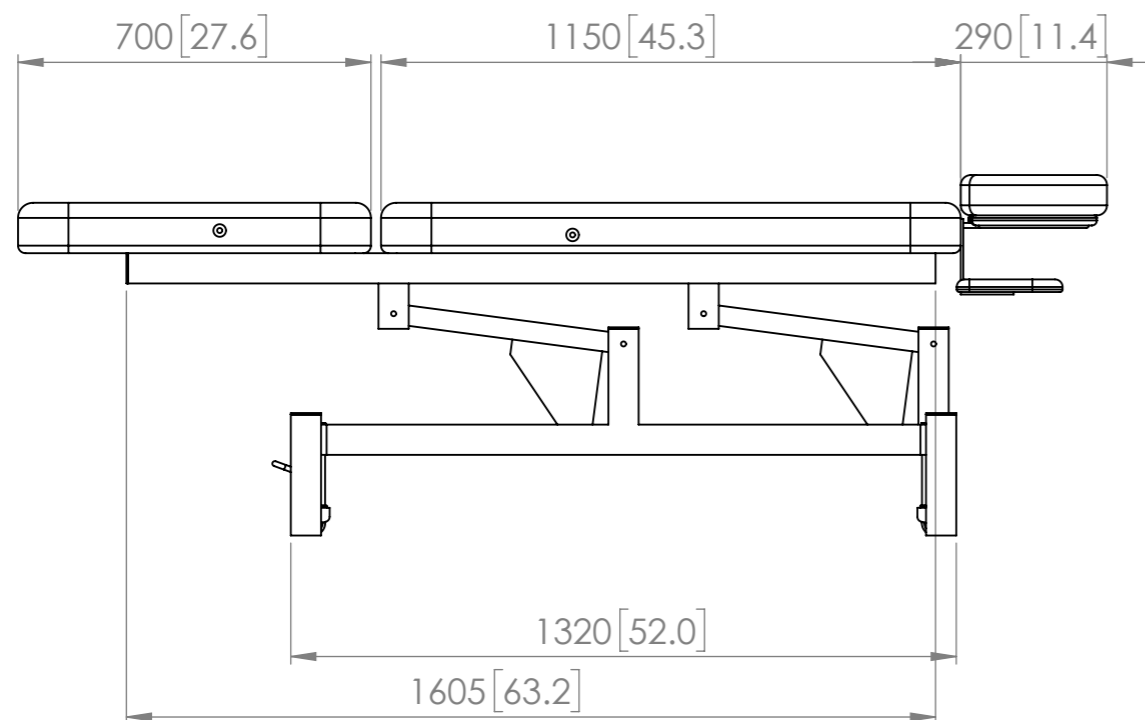

comfortel

QUATTRO TREATMENT TABLE
#6064

ALL DIMENSIONS IN MM [IN]

comfortel

QUATTRO TREATMENT TABLE
#6064

ALL DIMENSIONS IN MM [IN]