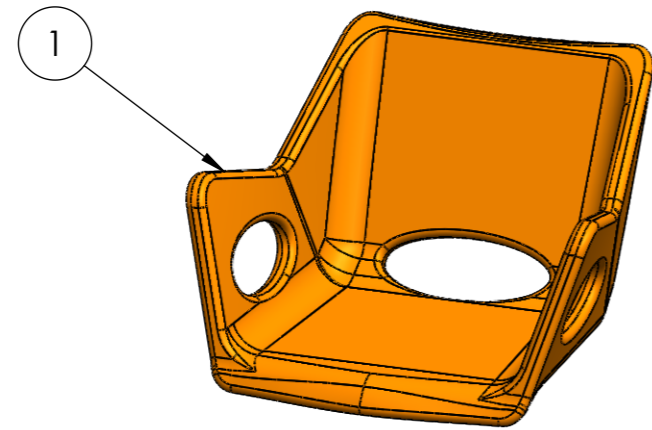

CHAIR TOP OPTION

CHAIR PLATE OPTIONS

LIFT OPTIONS

BASE OPTIONS

ITEM NO.	PART NAME	PART NO.	QTY.
1	Layla Chair Top	4340 or 4340-T	1
2	Canadian Plate	4-PLATECANADA	1
2A	Canadian Plate - Lever Only	4-PLATECANADAL	1
3A	Gas Lift (170mm) - Black	4-GAS170BL	1
	Gas Lift (170mm) - Chrome	4-GASC170	1
3B	Hydraulic Standard (125mm) - Aluminium	4810	1
	Hydraulic Standard (125mm) - Black	4812	1
	Hydraulic Standard (125mm) - White	4813	1
3C	Hydraulic Extra Tall (165mm) - Aluminium	4811	1
	Hydraulic Extra Tall (165mm) - Black	4814	1
3D	Hydraulic Lever - L Shape Chrome	4805-L	1
	Hydraulic Lever - L Shape Black	4805-LB	1
4A	Capital Base - Black	4-BASEMODBLK	1
	Capital Base - Aluminium	4-BASEMODAL	1
	Capital Base - White	4-BASEMODWHT	1
4B	Omega Square Base - Brushed	4-BASEFSB1	1
4C	Omega Round Base - Brushed	4-BASEFRB1	1
	Omega Round Base - Black	4-BASEOBR	1
	Omega Round Base - Black XL	4-BASEOBRXL	1
4D	Bolt Down Base	4-BASEBOLT	1
5	Capital Base - Glide Single - Aluminium	4-BASEMODGL	5
	Capital Base - Glide Single - Black	4-BASEMODGLBK	5
6	Omega Collar - Brushed	4-BASEOBR-BC	1
	Omega Collar - Black	4-BASEFRB1-CC	1