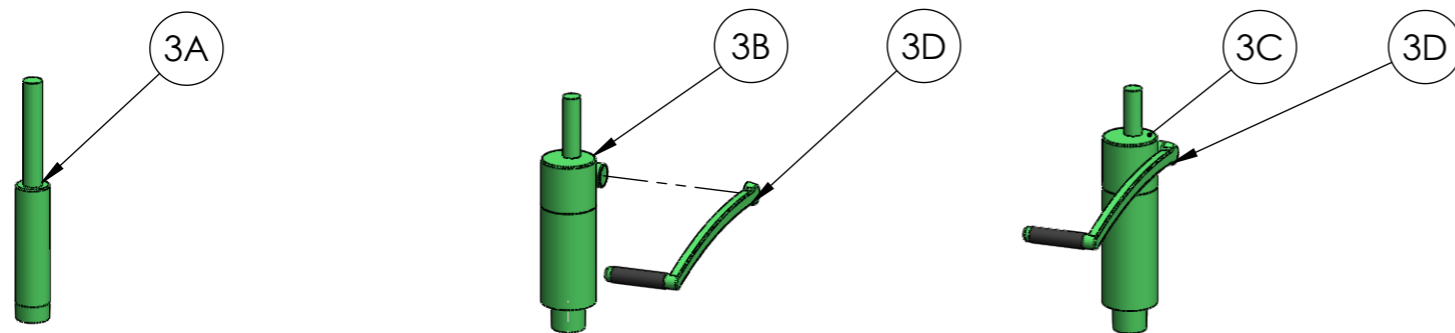

CHAIR TOP OPTION

CHAIR PLATE OPTIONS

LIFT OPTIONS

BASE OPTIONS

ITEM NO.	PART NAME	PART NO.	QTY.
1	Layla Chair Top	4340 or 4340-T	1
2	Canadian Plate	4-PLATECANADA	1
2A	Canadian Plate - Lever Only	4-PLATECANADAL	1
3A	Gas Lift (170mm) - Black	4-GAS170BL	1
	Gas Lift (170mm) - Chrome	4-GASC170	1
3B	Hydraulic Standard (125mm) - Aluminium	4810	1
	Hydraulic Standard (125mm) - Black	4812	1
	Hydraulic Standard (125mm) - White	4813	1
3C	Hydraulic Extra Tall (165mm) - Aluminium	4811	1
	Hydraulic Extra Tall (165mm) - Black	4814	1
3D	Hydraulic Lever - L Shape Chrome	4805-L	1
	Hydraulic Lever - L Shape Black	4805-LB	1
4A	Capital Base - Black	4-BASEMODBLK	1
	Capital Base - Aluminium	4-BASEMODAL	1
	Capital Base - White	4-BASEMODWHT	1
4B	Omega Square Base - Brushed	4-BASEFSB1	1
4C	Omega Round Base - Brushed	4-BASEFRB1	1
	Omega Round Base - Black	4-BASEOBR	1
	Omega Round Base - Black XL	4-BASEOBRXL	1
4D	Bolt Down Base	4-BASEBOLT	1
5	Capital Base - Glide Single - Aluminium	4-BASEMODGL	5
	Capital Base - Glide Single - Black	4-BASEMODGLBK	5
6	Omega Collar - Brushed	4-BASEOBR-BC	1
	Omega Collar - Black	4-BASEFRB1-CC	1