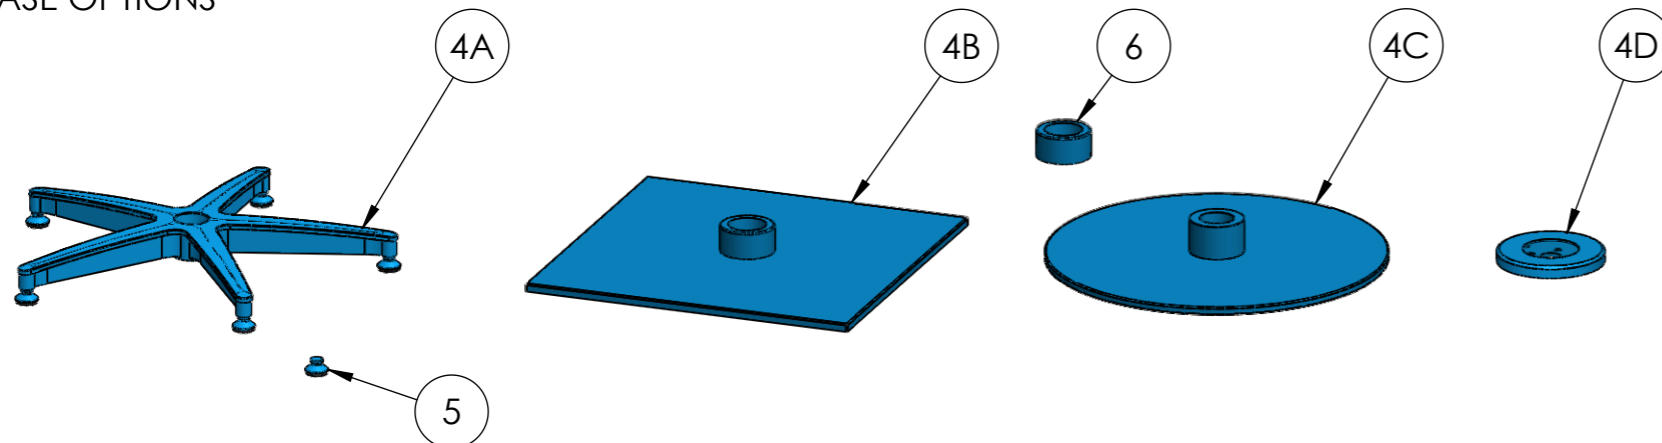

CHAIR TOP OPTION

CHAIR PLATE OPTIONS

LIFT OPTIONS

BASE OPTIONS

ITEM NO.	PART NAME	PART NO.	QTY.
1	Layla Chair Top	4340 or 4340-T	1
2	Canadian Plate	4-PLATECANADA	1
2A	Canadian Plate - Lever Only	4-PLATECANADAL	1
3A	Gas Lift (170mm) - Black	4-GAS170BL	1
	Gas Lift (170mm) - Chrome	4-GASC170	1
3B	Hydraulic Standard (125mm) - Aluminium	4810	1
	Hydraulic Standard (125mm) - Black	4812	1
	Hydraulic Standard (125mm) - White	4813	1
3C	Hydraulic Extra Tall (165mm) - Aluminium	4811	1
	Hydraulic Extra Tall (165mm) - Black	4814	1
3D	Hydraulic Lever - L Shape Chrome	4805-L	1
	Hydraulic Lever - L Shape Black	4805-LB	1
4A	Capital Base - Black	4-BASEMODBLK	1
	Capital Base - Aluminium	4-BASEMODAL	1
	Capital Base - White	4-BASEMODWHT	1
4B	Omega Square Base - Brushed	4-BASEFSB1	1
4C	Omega Round Base - Brushed	4-BASEFRB1	1
	Omega Round Base - Black	4-BASEOBR	1
	Omega Round Base - Black XL	4-BASEOBRXL	1
4D	Bolt Down Base	4-BASEBOLT	1
5	Capital Base - Glide Single - Aluminium	4-BASEMODGL	5
	Capital Base - Glide Single - Black	4-BASEMODGLBK	5
6	Omega Collar - Brushed	4-BASEOBR-BC	1
	Omega Collar - Black	4-BASEFRB1-CC	1