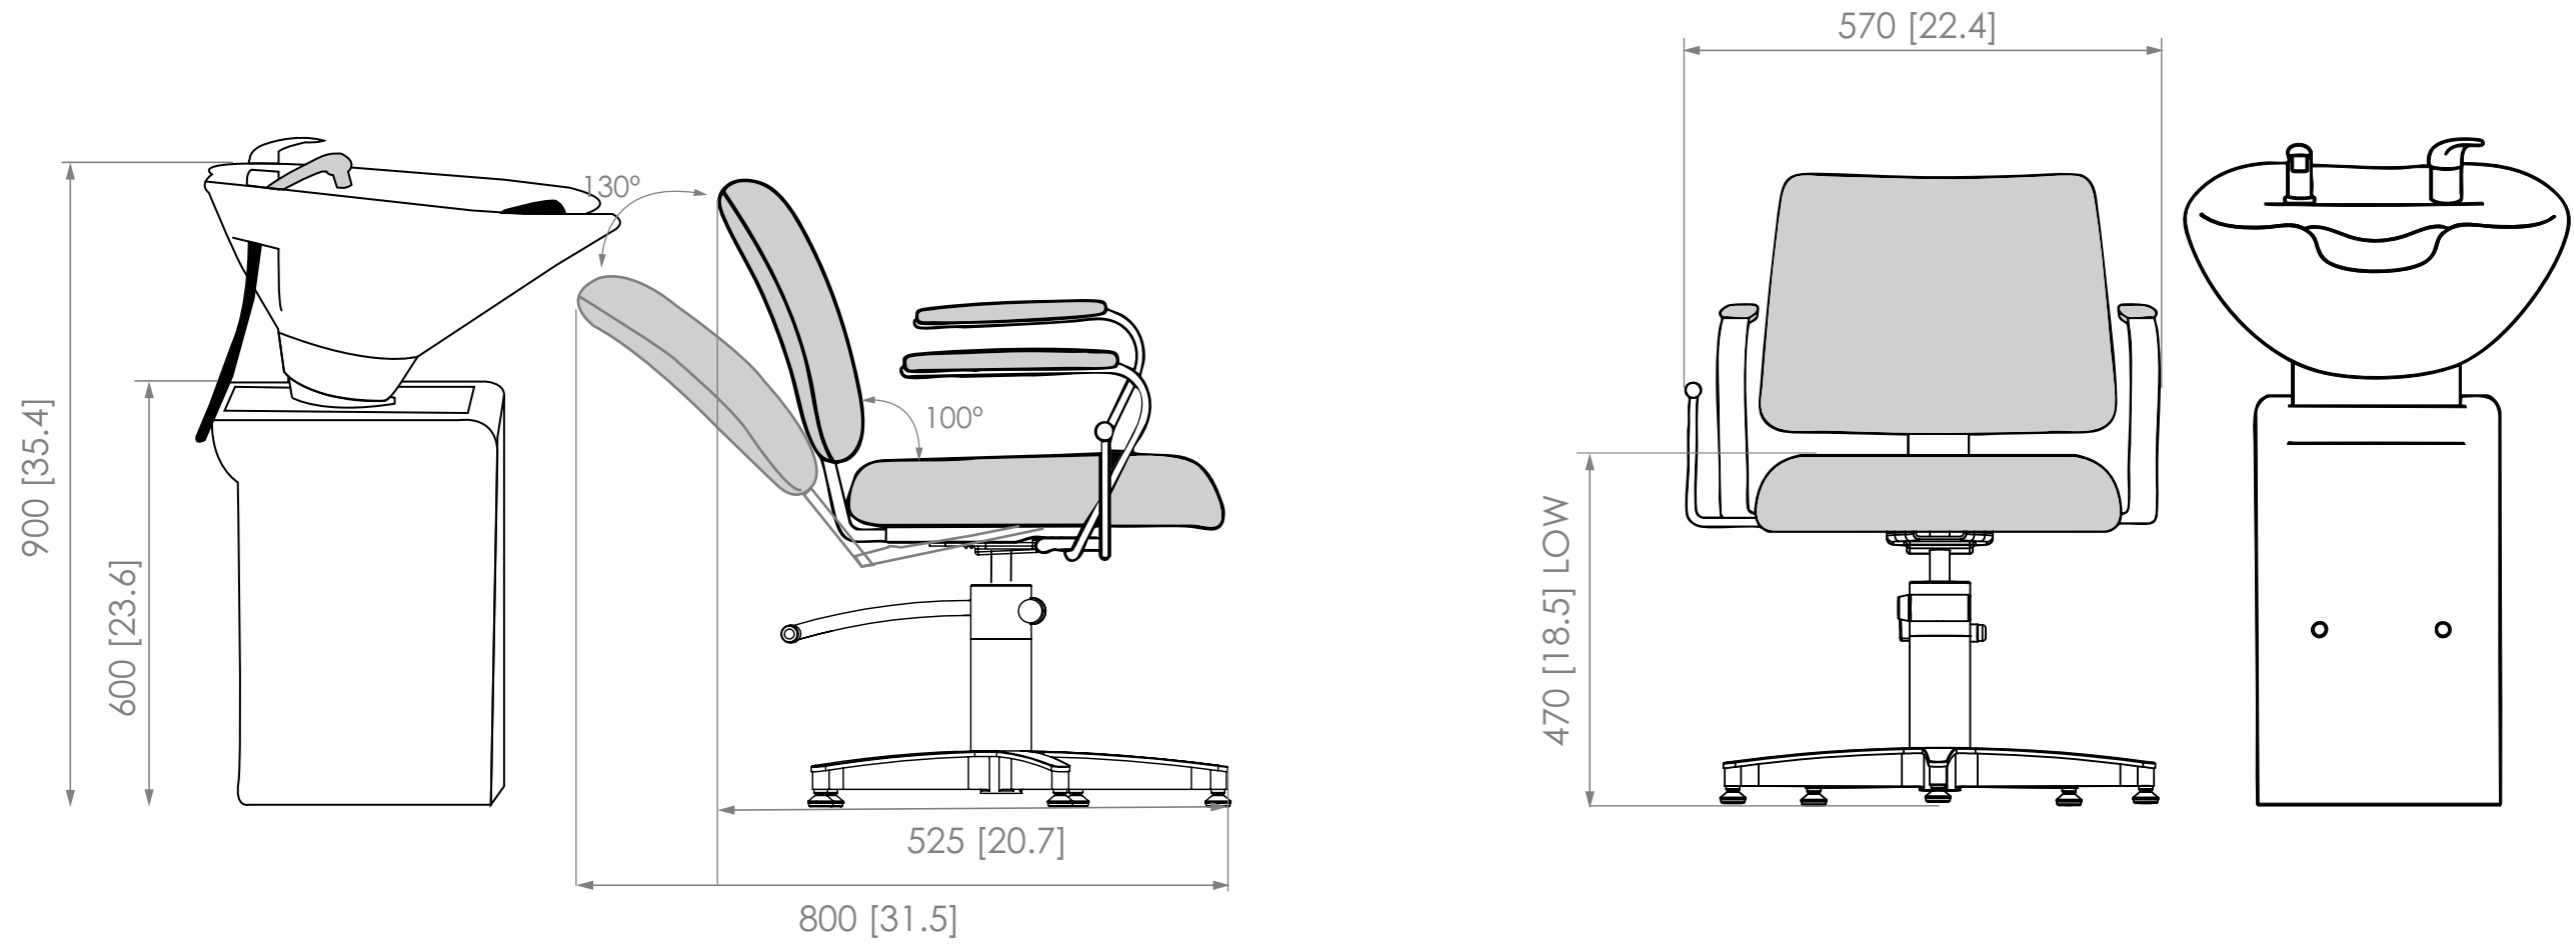

PICTURED WITH 125 HYDRAULIC & CAPITAL BASE

CHAIR HEIGHT COMPARISON		CAPITAL		OMEGA	
		LOW	HIGH	LOW	HIGH
		125mm HYDRAULIC	470 [18.5]	590 [23.2]	450 [17.7]
165mm HYDRAULIC	510 [20.1]	670 [26.4]	500 [19.7]	650 [25.6]	

PICTURED WITH Basin Stand II with XL Basin