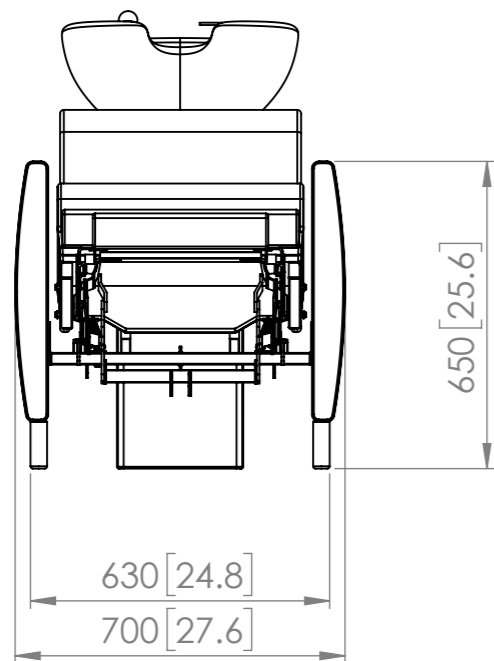

comfortel

PRODUCT  
**ELLEN**  
STYLE  
**#1537**

REFER TO OWNERS MANUAL FOR FULL ASSEMBLY & INSTALLATION GUIDE ALL DIMENSIONS GIVEN IN mm [IN]

comfortel

PRODUCT  
ELLEN  
STYLE  
#1537

ALL DIMENSIONS GIVEN IN mm [IN]