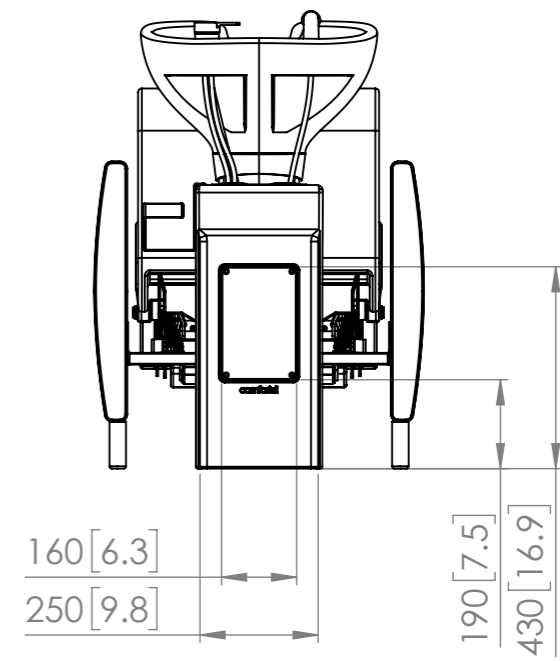

comfortel

PRODUCT  
**ELLEN**  
STYLE  
**#1537**

REFER TO OWNERS MANUAL FOR FULL ASSEMBLY & INSTALLATION GUIDE ALL DIMENSIONS GIVEN IN mm [IN]

comfortel

PRODUCT  
ELLEN  
STYLE  
#1537

ALL DIMENSIONS GIVEN IN mm [IN]