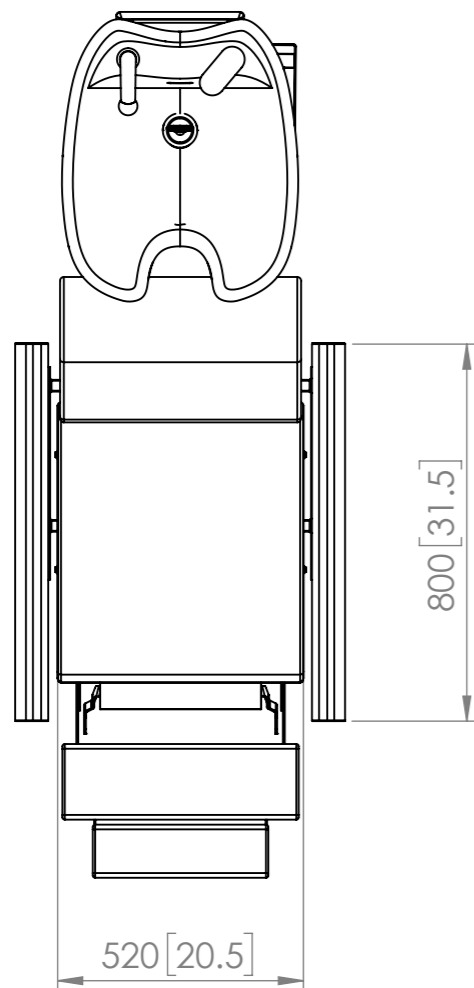

comfortel

PRODUCT  
**ELLEN**  
STYLE  
**#1537**

REFER TO OWNERS MANUAL FOR FULL ASSEMBLY & INSTALLATION GUIDE ALL DIMENSIONS GIVEN IN mm [IN]

comfortel

PRODUCT  
ELLEN  
STYLE  
#1537

ALL DIMENSIONS GIVEN IN mm [IN]