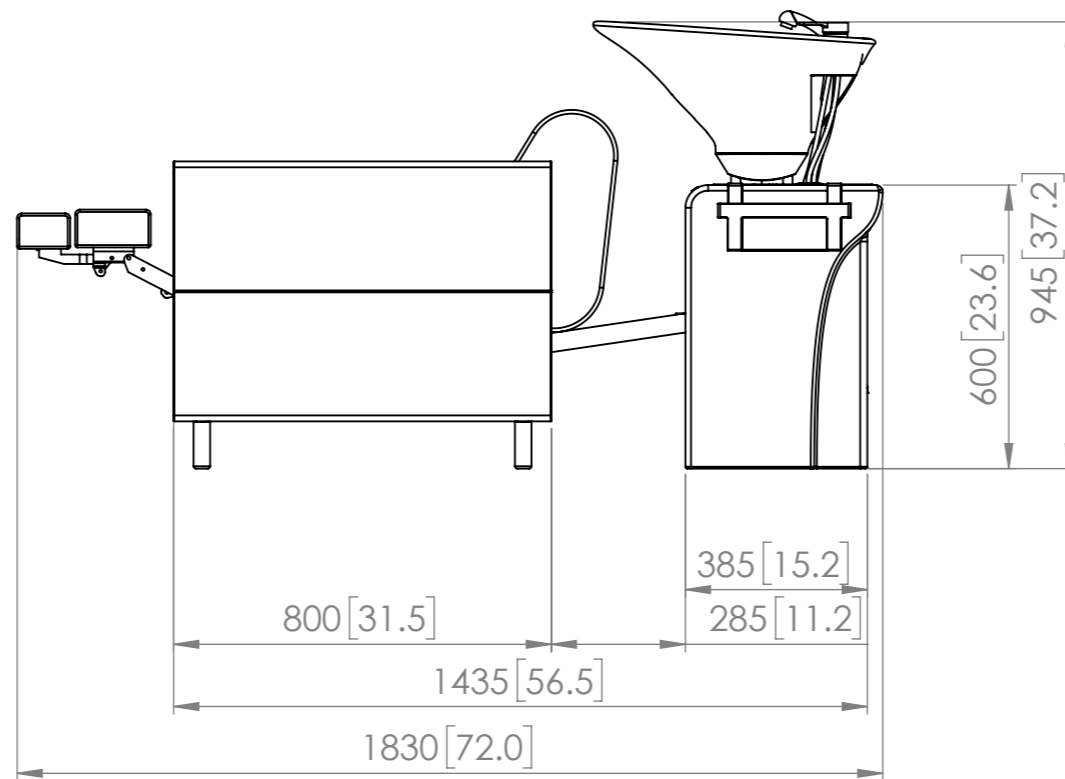

comfortel

PRODUCT  
**ELLEN**  
STYLE  
**#1537**

REFER TO OWNERS MANUAL FOR FULL ASSEMBLY & INSTALLATION GUIDE ALL DIMENSIONS GIVEN IN mm [IN]

comfortel

PRODUCT  
ELLEN  
STYLE  
#1537

ALL DIMENSIONS GIVEN IN mm [IN]