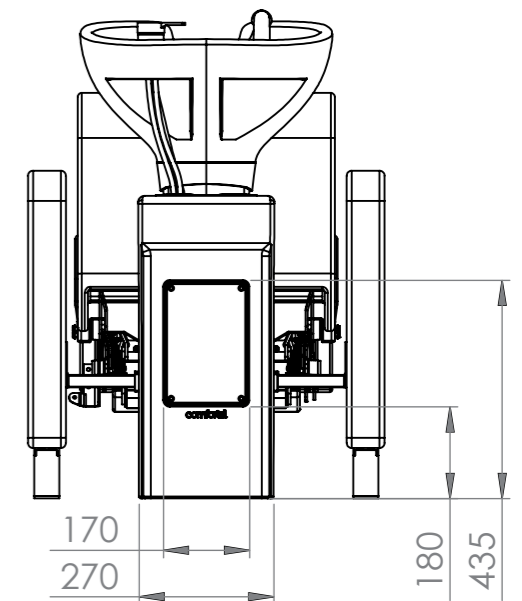

comfortel

PROJECT:  
KARL  
TITLE:  
#1533

ALL DIMENSIONS GIVEN IN mm

comfortel

PROJECT:  
KARL  
TITLE:  
#1533

ALL DIMENSIONS GIVEN IN mm