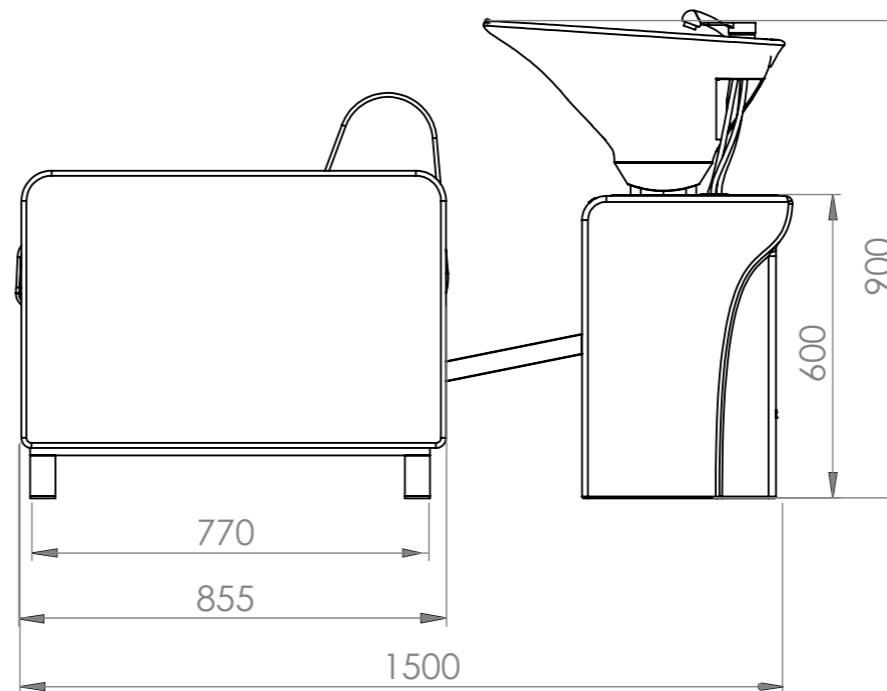

comfortel

PROJECT:  
KARL  
TITLE:  
#1533

ALL DIMENSIONS GIVEN IN mm

comfortel

PROJECT:  
KARL  
TITLE:  
#1533

ALL DIMENSIONS GIVEN IN mm