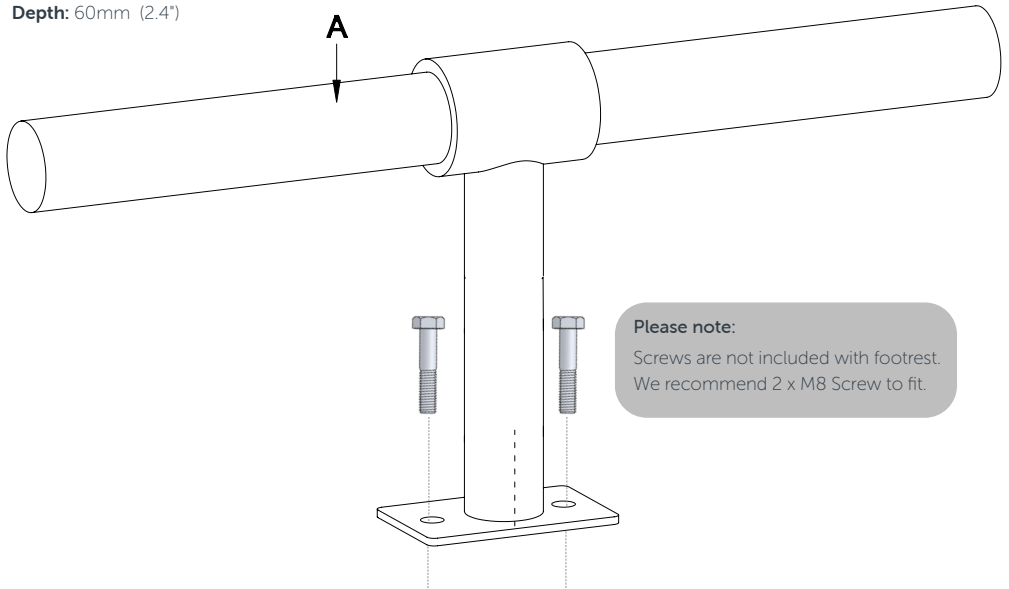

ASSEMBLY

COMET

Floor Mount Footrest

Width: 400mm (15.75")

Height: 180mm (7")

Depth: 60mm (2.4")

MAINTENANCE

A periodic inspection of all components and fasteners should be made to ensure that your Comfortel product is structurally intact and functioning properly.

Damaged and broken parts should be replaced and loose fasteners tightened.

All maintenance to be carried out by a suitably qualified tradesperson.

CLEANING

- Clean regularly with everyday household cleaners.
- Dry with clean soft cloth
  (never use abrasive cleaners)

Do not use:

- acetone
- bleach
- abrasive cleaners
- furniture polishes
- detergent
- steel wool

comfortel

help.comfortel.com.au

PRODUCT CODE

#10289 COMET BLACK FOOTREST II

#10289-B COMET BRASS FOOTREST II

#10289-W COMET WHITE FOOTREST II

©Comfortel Furniture. All rights are reserved. No part of this document may be photocopied, reproduced or translated to another language without written consent of Comfortel Furniture Pty Ltd.

The information contained in this document is subject to change without notice and should not be construed as a commitment by Comfortel Furniture Pty Ltd.

Comfortel Furniture Pty Ltd. shall not be liable for incidental or consequential damages in connection with or arising out of the use of this document and the program material.

PLEASE RETAIN THIS INFORMATION FOR FUTURE REFERENCE

For more information about our products and services, contact us at comfortel.com.au