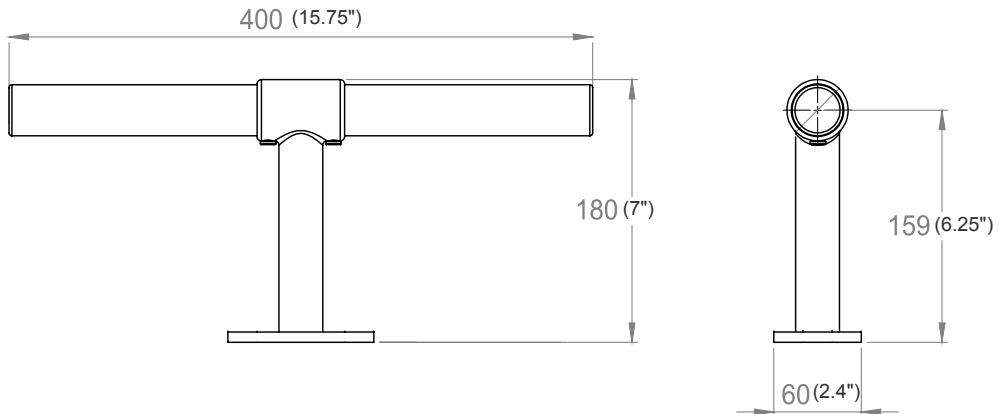

comet footrest II

#10289 COMET BLACK FOOTREST
#10289-B COMET BRASS FOOTREST
#10289-W COMET WHITE FOOTREST

GET STARTED

ASSEMBLY

COMET

Floor Mount Footrest

Width: 400mm (15.75")

Height: 180mm (7")

Depth: 60mm (2.4")

MAINTENANCE

A periodic inspection of all components and fasteners should be made to ensure that your Comfortel product is structurally intact and functioning properly.

Damaged and broken parts should be replaced and loose fasteners tightened.