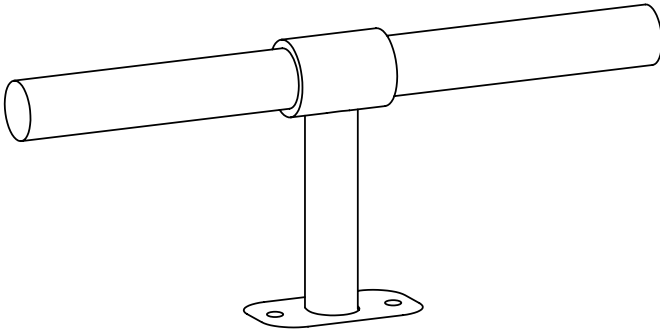

comet footrest II

#10289 COMET BLACK FOOTREST
#10289-B COMET BRASS FOOTREST
#10289-W COMET WHITE FOOTREST

GET STARTED

ASSEMBLY

COMET

Floor Mount Footrest

Width: 400mm (15.75")

Height: 180mm (7")

Depth: 60mm (2.4")

MAINTENANCE

A periodic inspection of all components and fasteners should be made to ensure that your Comfortel product is structurally intact and functioning properly.

Damaged and broken parts should be replaced and loose fasteners tightened.