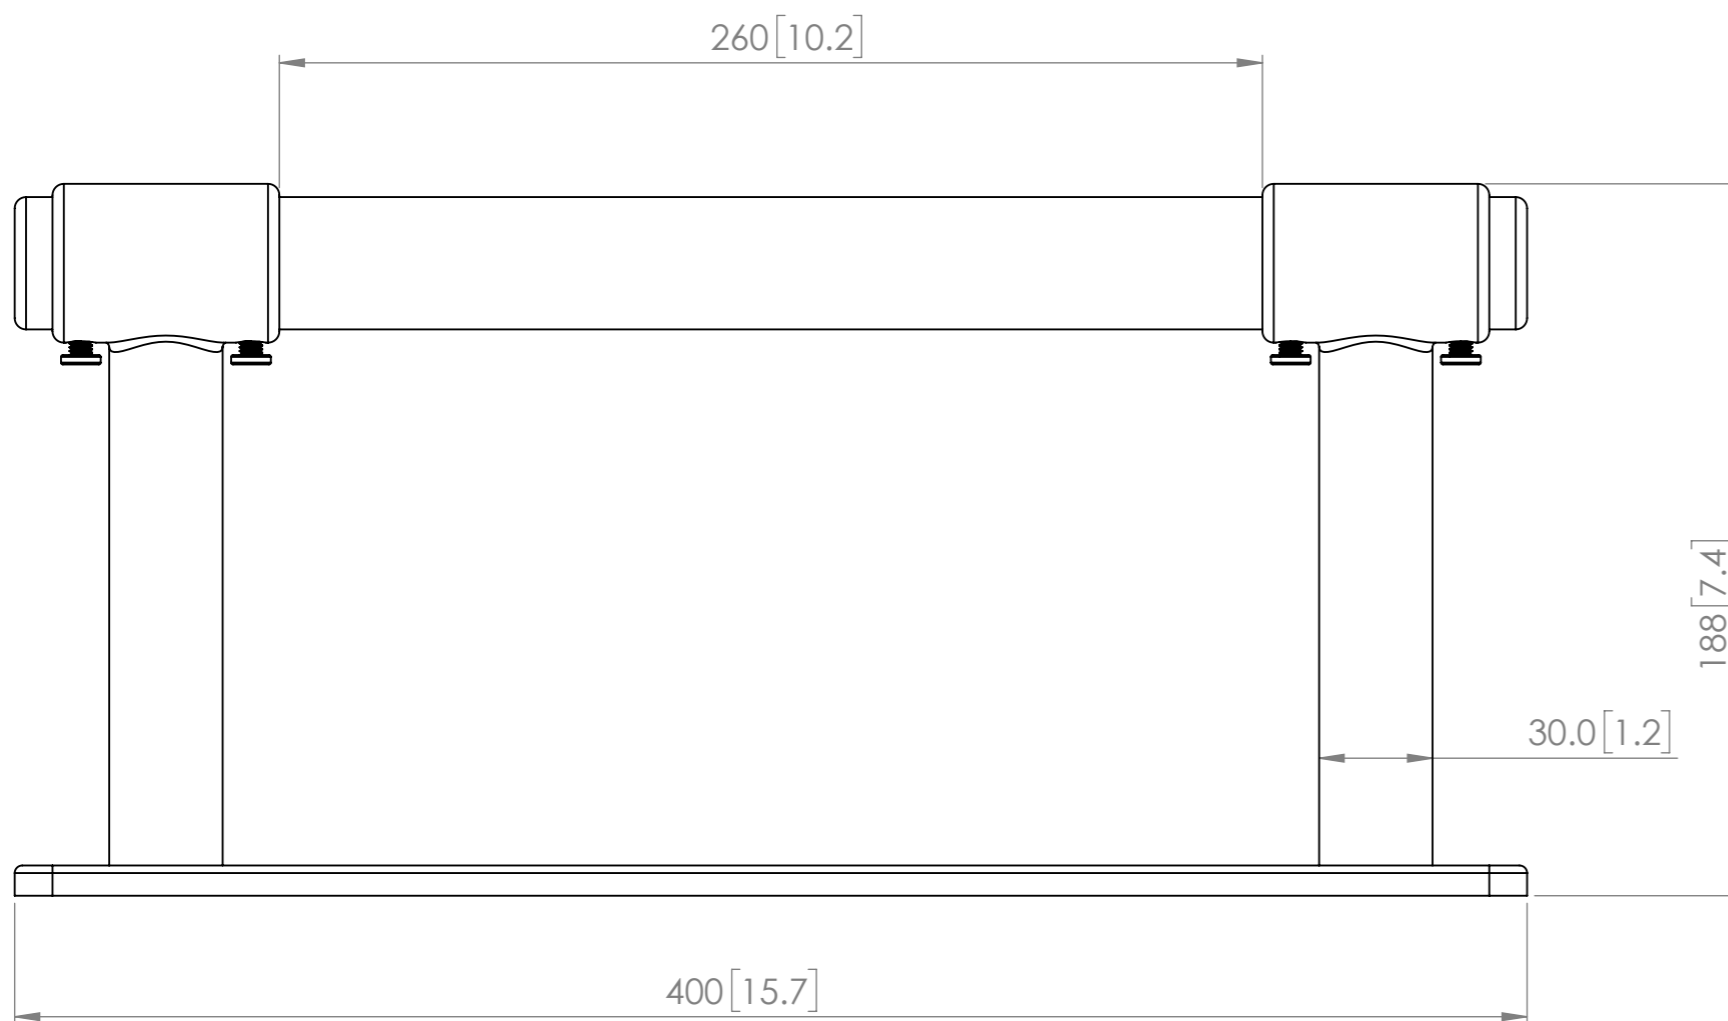

SCALE 1 : 4

comfortel

PRODUCT
SUPERNOVA FOOTREST

REVISION
A3 SCALE:1:2 1 PART No. #10261

ALL DIMENSIONS GIVEN IN mm [IN]