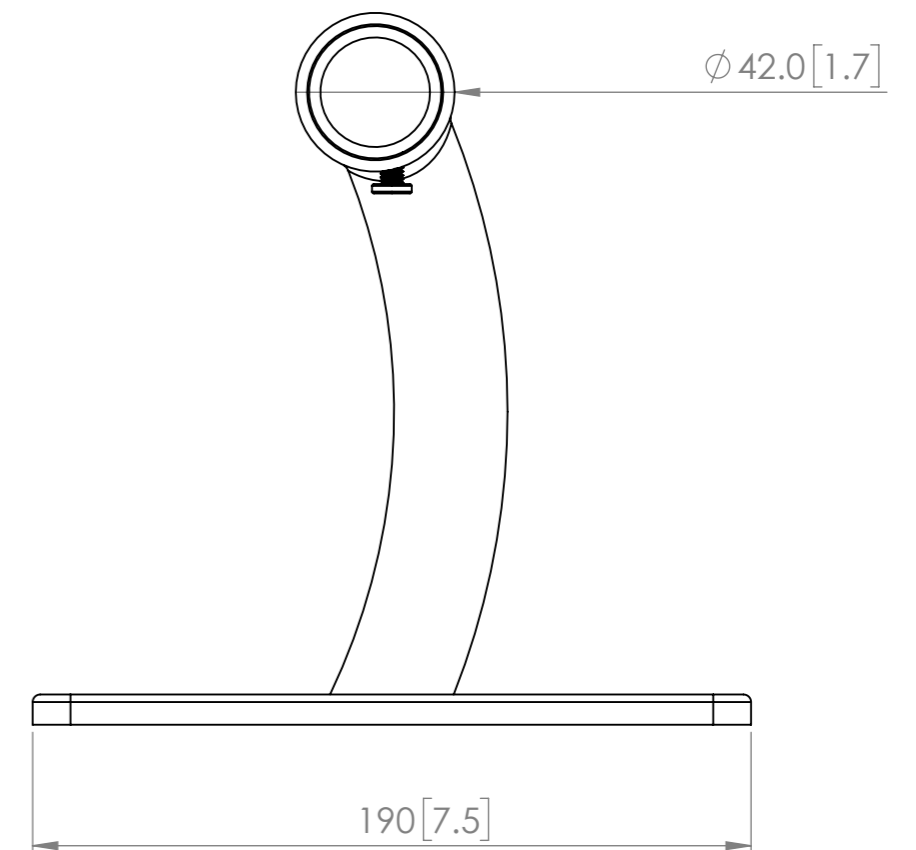

SCALE 1 : 4

comfortel

PRODUCT
SUPERNOVA FOOTREST

REVISION
A3 SCALE:1:2 1 PART No. #10261

ALL DIMENSIONS GIVEN IN mm [IN]